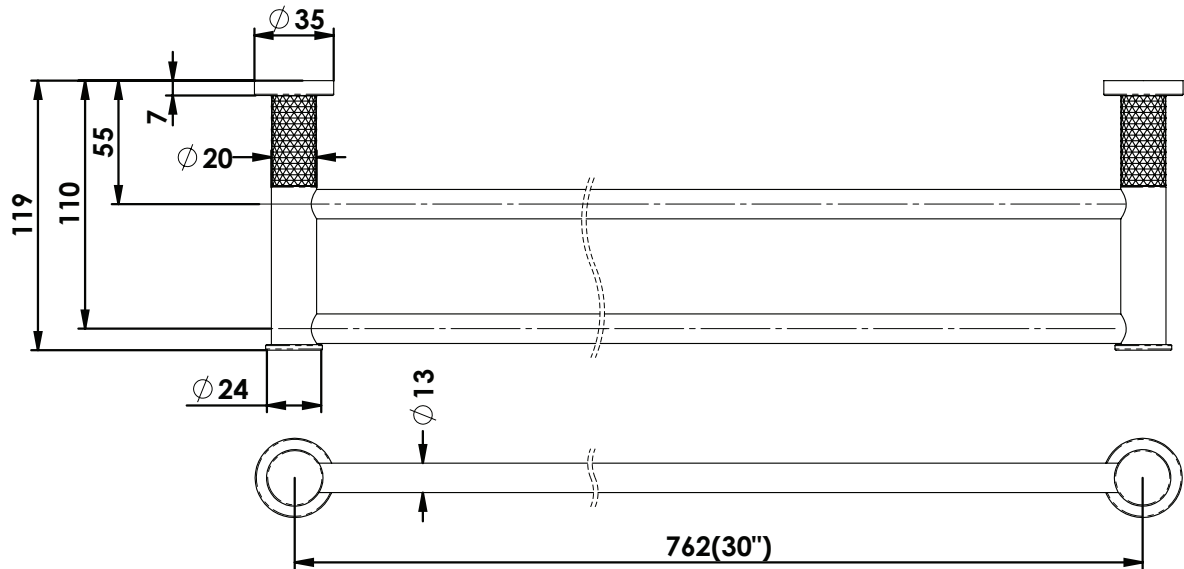

TESORA

Double Towel Rail

213151 | Brushed Nickel
213156 | Brushed Brass
213158 | Brushed Copper

762mm

AU PHONE - 1800 244 487
EMAIL - aussales@greenstapware.com
WEBSITE - greenstapware.com.au

 | **GREENS**
where life meets water