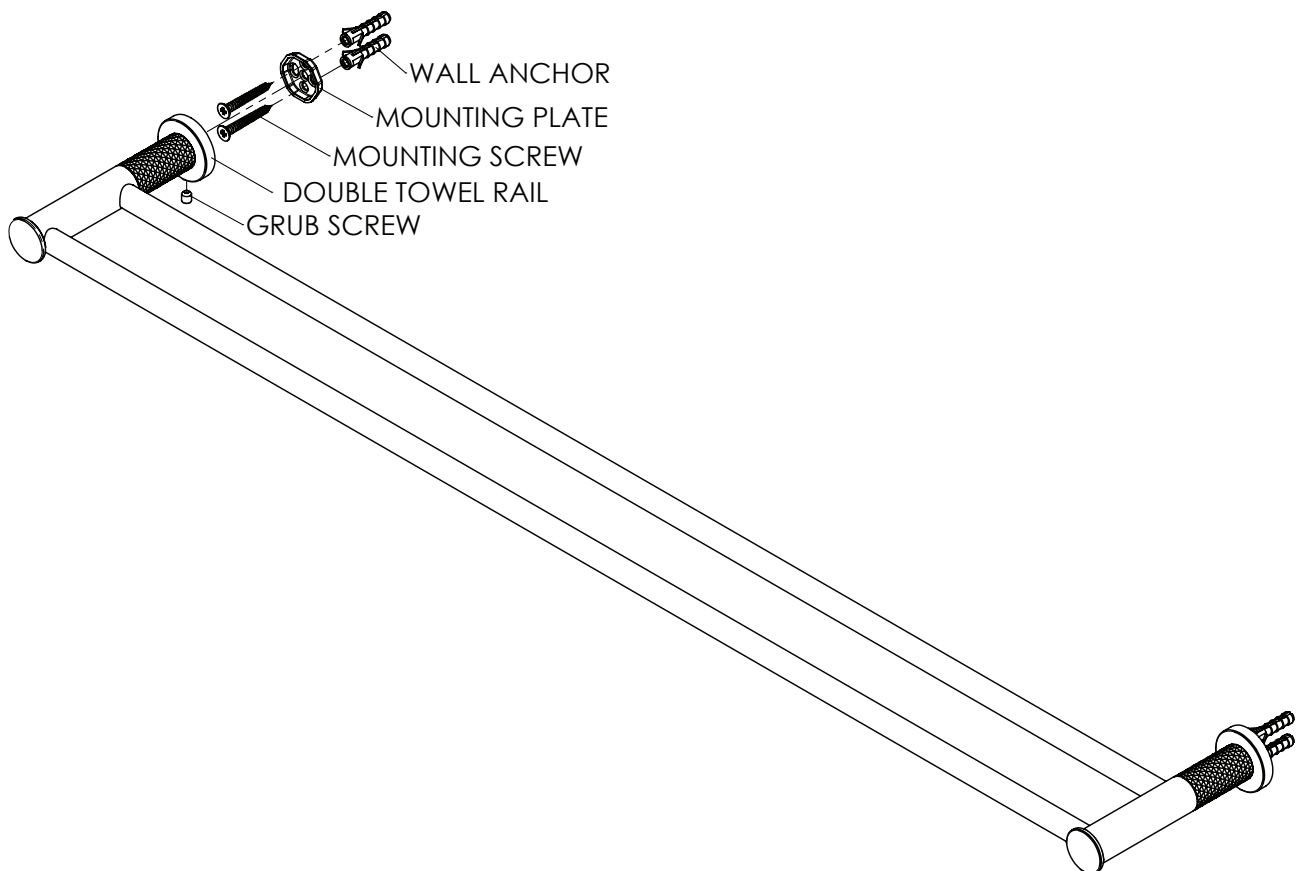

TESORA

Double Towel Rail

213151 | Brushed Nickel
213156 | Brushed Brass
213158 | Brushed Copper

762mm

AU PHONE - 1800 244 487
EMAIL - aussales@greenstapware.com
WEBSITE - greenstapware.com.au

 | **GREENS**
where life meets water