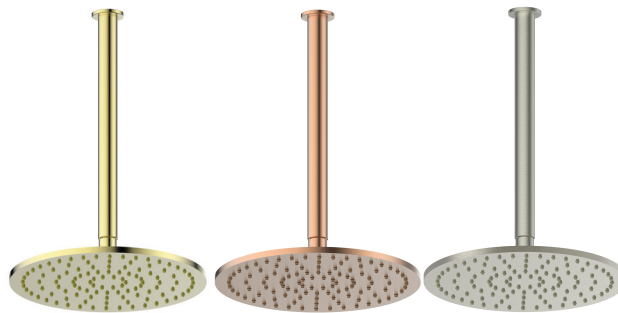

TESORA Ceiling Shower

2130026 | S13750 | Brushed Brass
2130028 | S13750 | Brushed Copper
2130021 | S13750 | Brushed Nickel

WELS 3 Star 9.0L/M
Single Function \varnothing 250mm Brass Overhead
350mm arm length