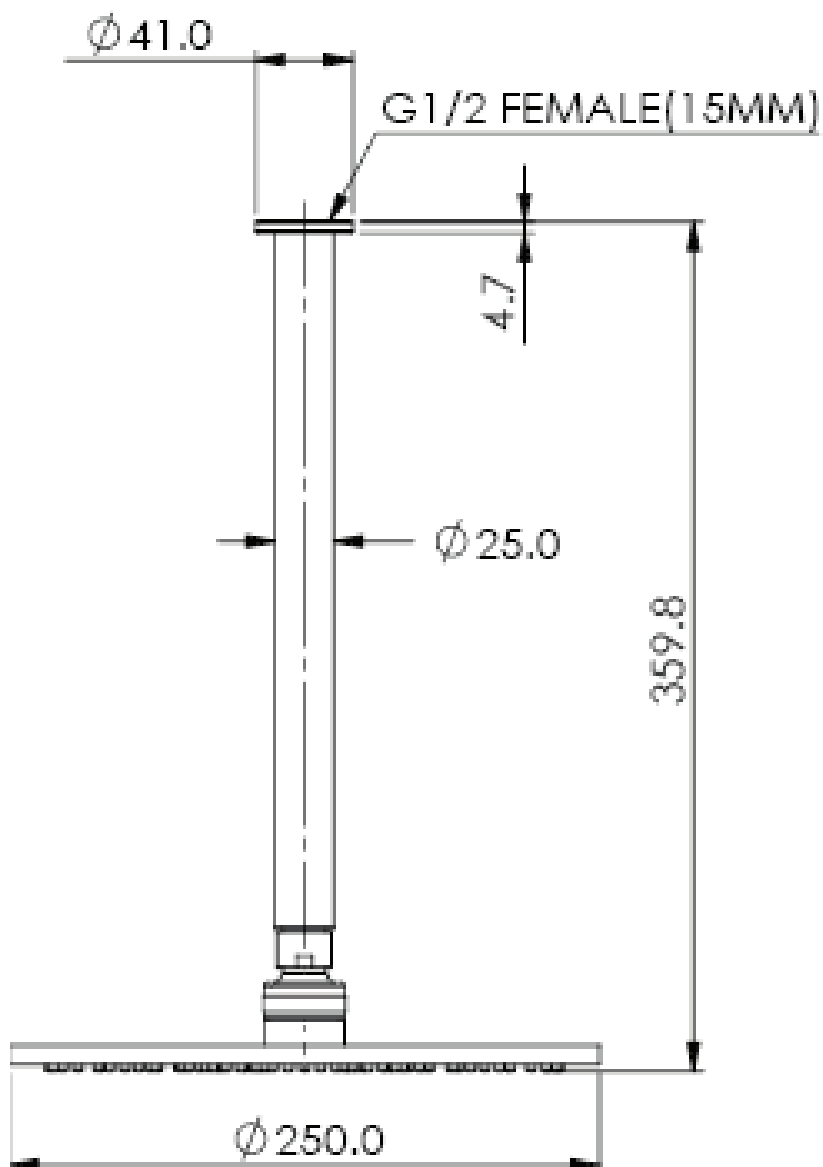

TESORA Ceiling Shower

2130026 | S13750 | Brushed Brass
2130028 | S13750 | Brushed Copper
2130021 | S13750 | Brushed Nickel

WELS 3 Star 9.0L/M
Single Function \varnothing 250mm Brass Overhead
350mm arm length