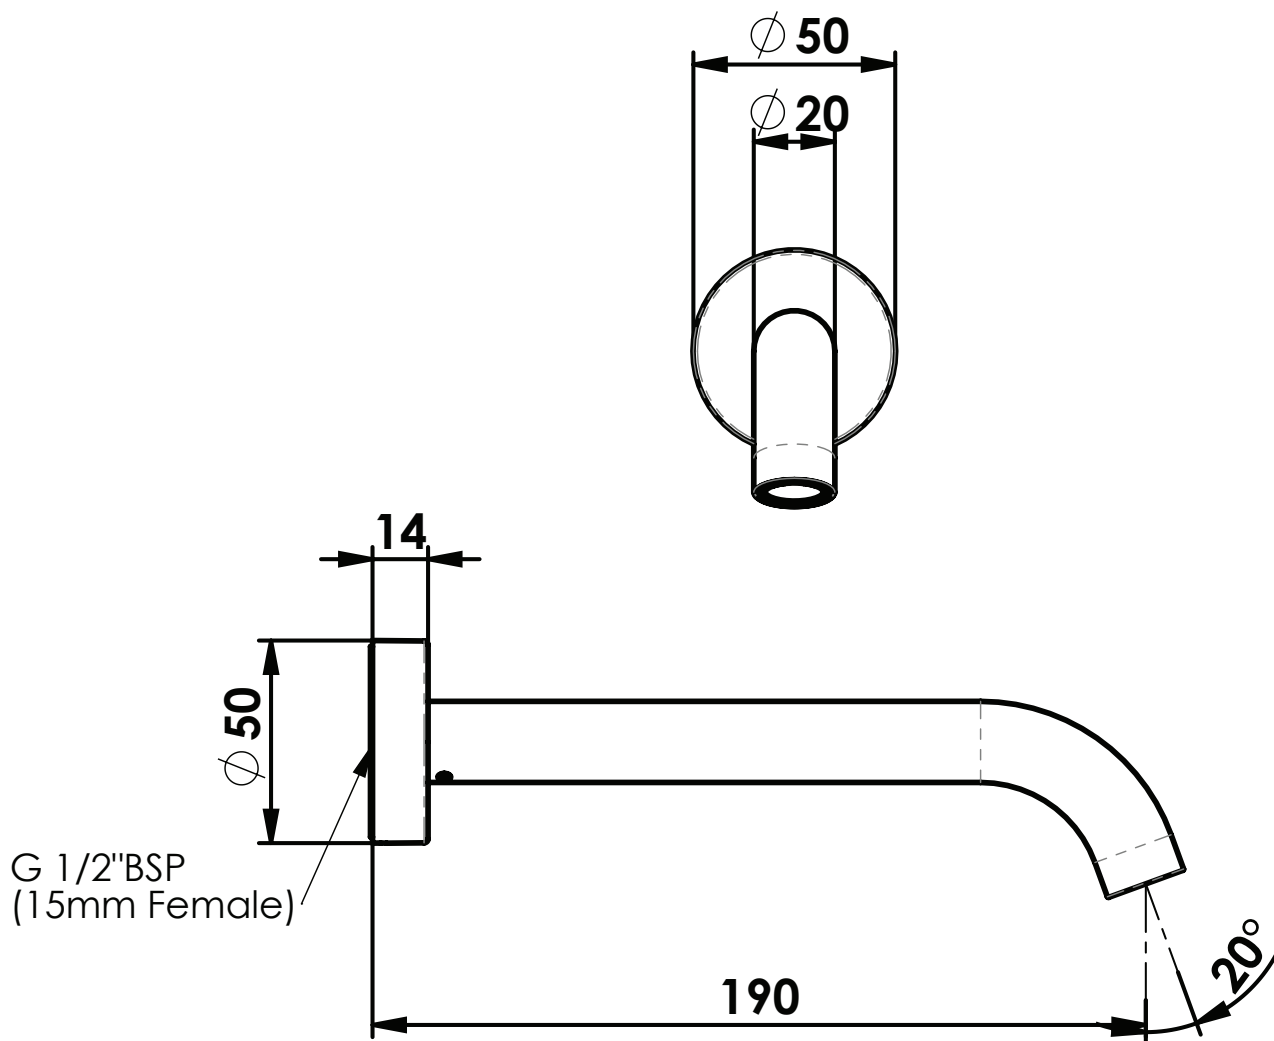

TESORA Bath Spout

21301901 | Brushed Nickel
21301906 | Brushed Brass
21301908 | Brushed Copper

WELS N/A
Fixed Spout | 190mm

AU PHONE - 1800 244 487
EMAIL - aussales@greenstapware.com
WEBSITE - greenstapware.com.au