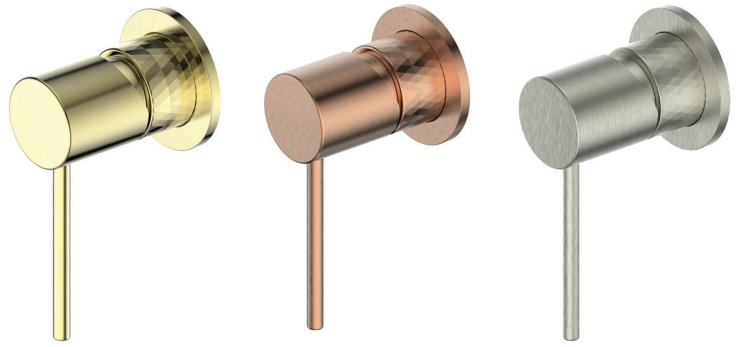

TESORA Shower Mixer Trim Set

21302501 | Brushed Nickel
21302506 | Brushed Brass
21302508 | Brushed Copper

WELS N/A | Ø 55mm faceplate
*Trim set only to suit Universal Shower
Mixer Body 25mm.*

Universal Shower Mixer Body 25mm.
9414860 | Finish N/A
WELS N/A
Trim set sold separately