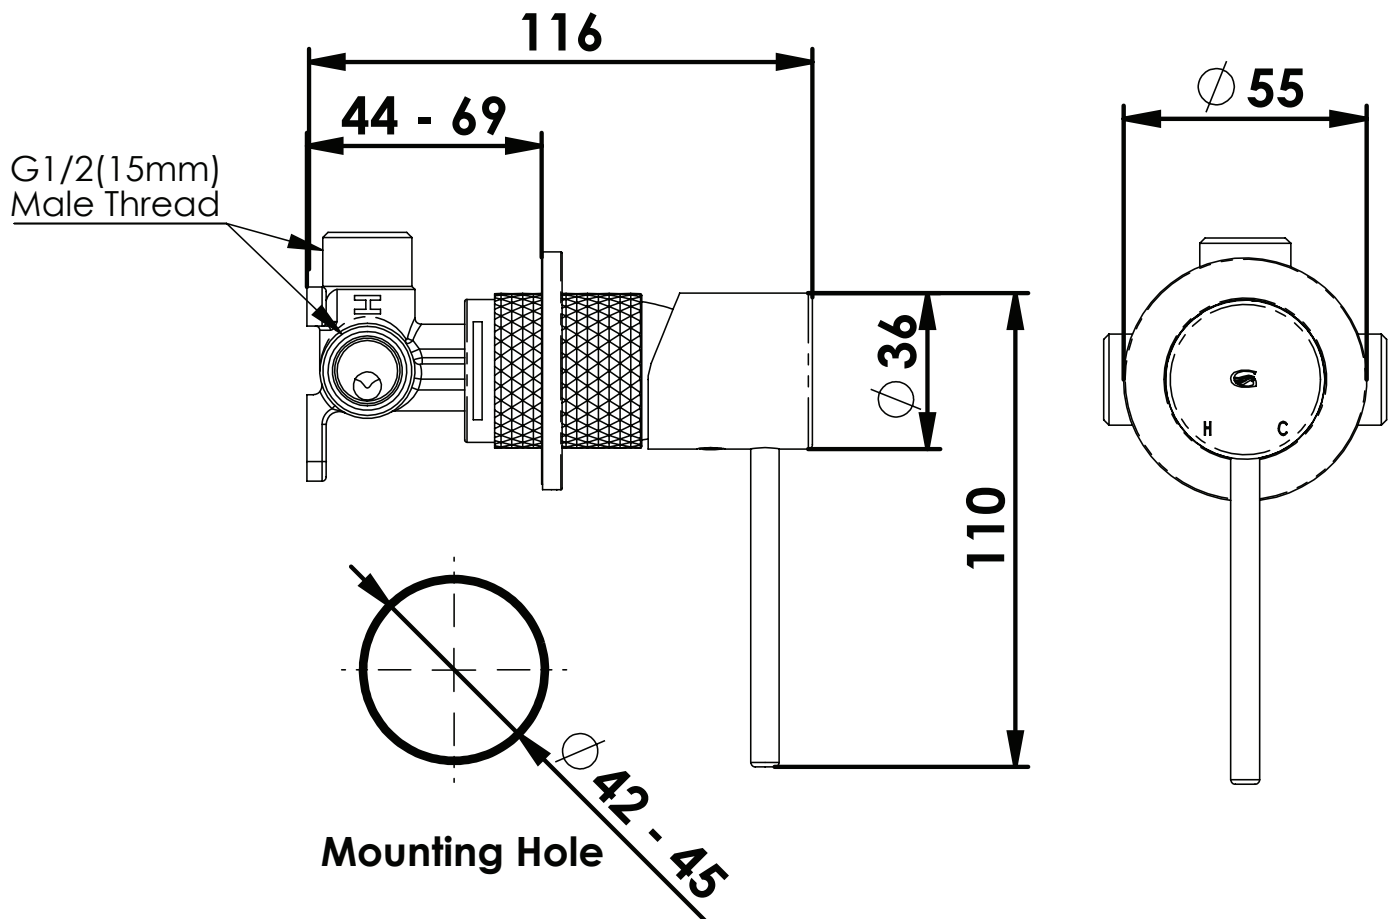

TESORA Shower Mixer Trim Set

21302501 | Brushed Nickel
21302506 | Brushed Brass
21302508 | Brushed Copper

WELS N/A | Ø 55mm faceplate
*Trim set only to suit Universal Shower
Mixer Body 25mm.*

Universal Shower Mixer Body 25mm.
9414860 | Finish N/A
WELS N/A
Trim set sold separately