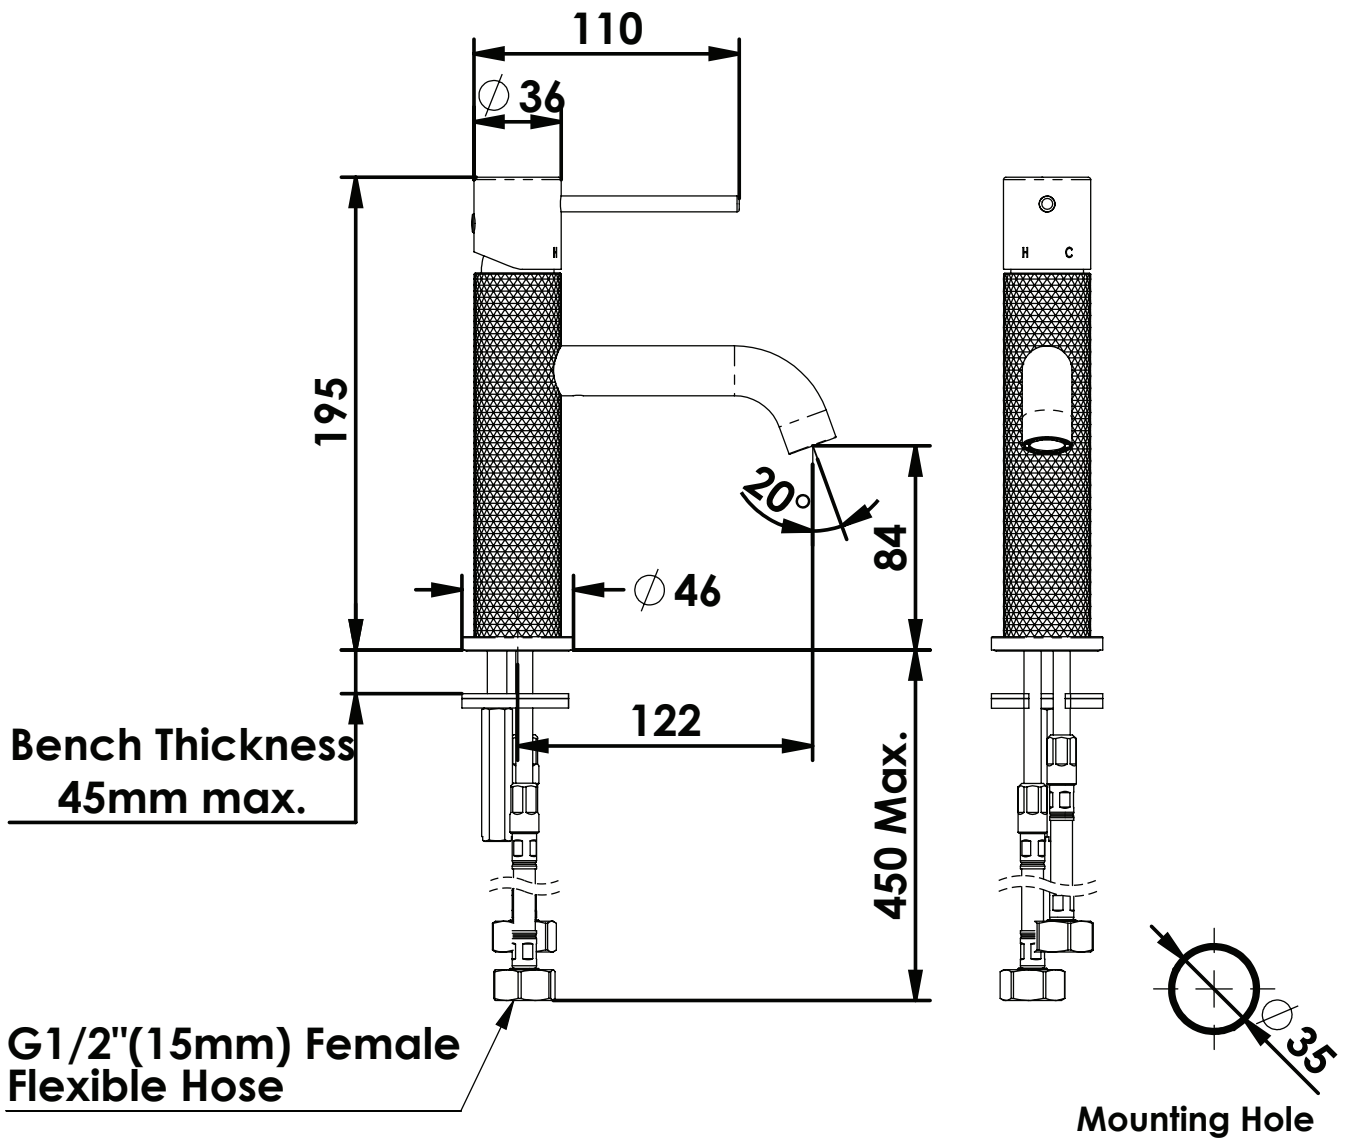

TESORA

Basin Mixer

21302551 | Brushed Nickel
21302556 | Brushed Brass
21302558 | Brushed Copper

WELS Rego: T40141

WELS 5 Star 6.0L/M | MP | Fixed Spout
European Brass Cartridge

AU PHONE - 1800 244 487
EMAIL - aussales@greenstapware.com
WEBSITE - greenstapware.com.au