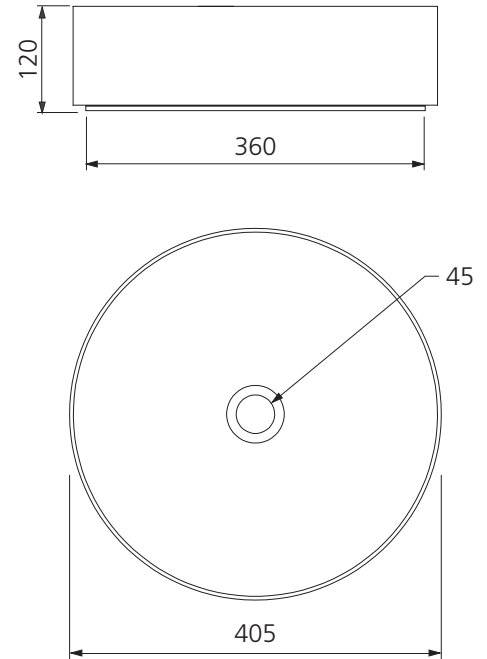

# Terzofoco

Italian made 

All dimensions in mm

**TZ0200CG**

Olive Green Short Circular Counter Top Basin

## Specifications /

<b>Basin Size</b>	405W x 405H x 120D mm
<b>Bowl capacity</b>	7.0 L
<b>Waste outlet</b>	Pop up waste sold separately
<b>Overflow</b>	Not available
<b>Material</b>	Fine fire clay
<b>Colour</b>	Olive Green
<b>Installation</b>	Counter top
<b>Weight</b>	10 kg
<b>Carton size</b>	480W x 480H x 240D mm
<b>Warranty</b>	Lifetime manufacturer's warranty (refer to <a href="http://oliveri.com.au">oliveri.com.au</a> )
<b>Maintenance and care instructions</b>	Each basin in this collection is handmade. In order to preserve the appearance and durability of the product, all surfaces should be cleaned gently with a mild liquid detergent or soap and water. Rinse away any trace of detergent and dry with a clean soft cloth. Do not allow materials such as toothpaste, nail polish remover, caustic drain cleaner, alcohol or bleach to remain on the surface, they may damage the finish. Use of unsuitable cleaning agents may also damage the surface. Any damage caused in this way will not be covered by warranty.