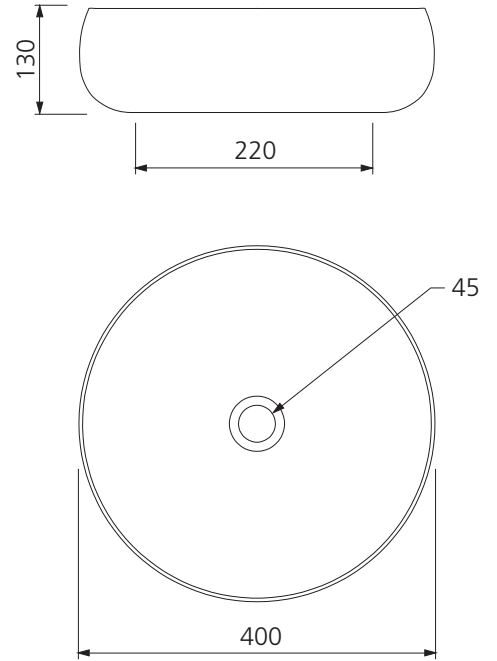

# Terzofoco

Italian made 

All dimensions in mm

**TZ0301MB**

Matte Black Curved Counter Top Basin

## Specifications /

<b>Basin Size</b>	400W x 400H x 130D mm
<b>Bowl capacity</b>	8.0 L
<b>Waste outlet</b>	Pop up waste sold separately
<b>Overflow</b>	Not available
<b>Material</b>	Raku clay
<b>Colour</b>	Matte Black
<b>Installation</b>	Counter top
<b>Weight</b>	10 kg
<b>Carton size</b>	475W x 475H x 250D mm
<b>Warranty</b>	Lifetime manufacturer's warranty (refer to <a href="http://oliveri.com.au">oliveri.com.au</a> )
<b>Maintenance and care instructions</b>	Each basin in this collection is handmade. In order to preserve the appearance and durability of the product, all surfaces should be cleaned gently with a mild liquid detergent or soap and water. Rinse away any trace of detergent and dry with a clean soft cloth. Do not allow materials such as toothpaste, nail polish remover, caustic drain cleaner, alcohol or bleach to remain on the surface, they may damage the finish. Use of unsuitable cleaning agents may also damage the surface. Any damage caused in this way will not be covered by warranty.