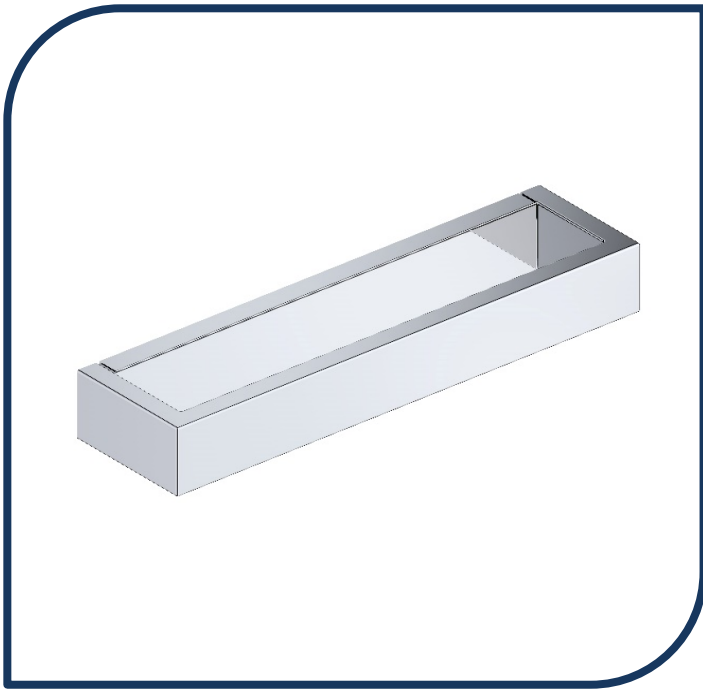

Product Specification Sheet

Surface Towel Ring Chrome – 38-1302

The Surface accessory range combines clean lines with elegant square edges, combine with the Surface Tapware collection for a refined contemporary architectural aesthetic.

- ✓ Single towel ring
- ✓ 260mm overall length
- ✓ Matching accessories to complete your bathroom look
- ✓ Chrome finish

METHVEN