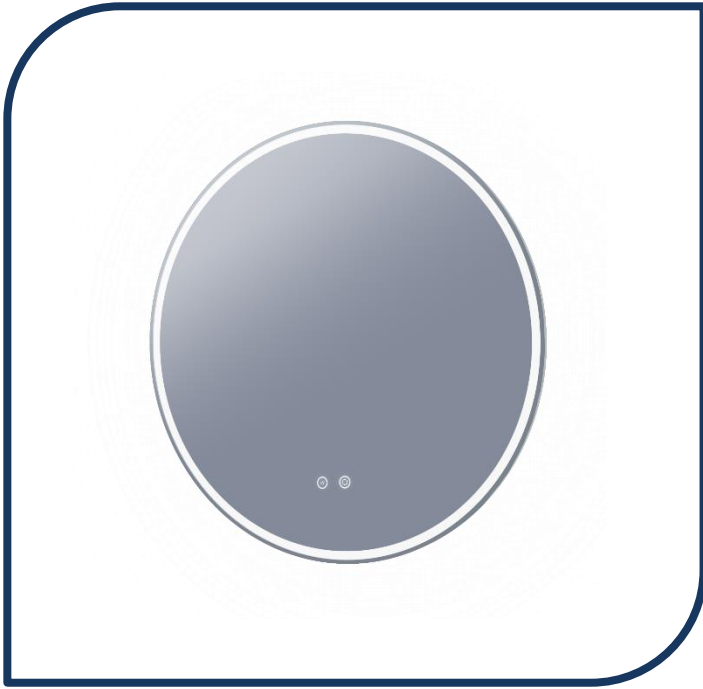

### Sphere 800 Mirror with LED light and Demister – S80D

The Sphere collection is a reminder of minimal beauty which is feature-loaded. This collection can render a bathroom into a modern space while subtly defining luxury. This collection is very present-day and stylish and comes with various features and a colourful palette of options to choose from.

- ✓ Round mirror
- ✓ Frameless
- ✓ 800mm Diameter
- ✓ Backlit LED
- ✓ Demister with 1-hour auto cut-off
- ✓ Copper Free

**REMER**