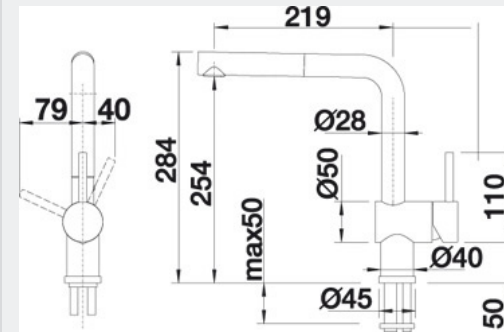

140° Swivel Spout

Allows better access to the sink for washing large items.

Metal-sheathed spray hose

Pull out hand spray with metal sheathed hose ensures longevity of the tap.

High Clearance Outlet

Giving greater ability to clean larger items in confined space.

- Material:** Available in Anthracite SILGRANIT™ or white SILGRANIT™
- Recommended Pressure:** 300KPa  
Suitable for main or balanced water pressure
- Dimensions:** 219 mm Spout length  
254 mm Spout Height  
284 mm Tap Height
- Mounting Hole;** Ø35 mm tap hole required
- Standard Inclusions:** Australian standard flexible hose and fittings
- Inclusions:** Stabilising plate to increase stability of the tap when fitted in stainless steel sinks
- Warranty:** 10 years

Note: Measurements are within 2/3mm of factory tolerance. It is advisable to check dimensions of physical product when measuring for installations and before doing any cut outs.

\*Due to continual product development the information provided is not final and may be subject to change.