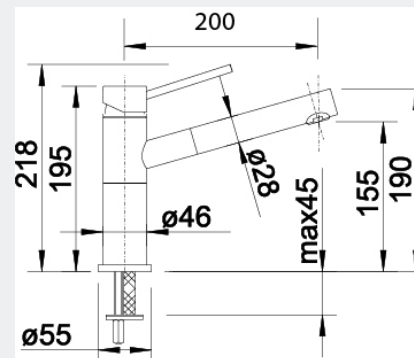

High Clearance Outlet

Giving greater ability to clean larger items in confined space.

Material:	Available in Anthracite SILGRANIT™ and chrome or white SILGRANIT™ and chrome
Recommended Pressure:	300KPa Suitable for main or balanced water pressure
Dimensions:	200 mm Spout length 155 mm Spout Height 218 mm Tap Height
Mounting Hole;	Ø35 mm tap hole required
Standard Inclusions:	Australian standard flexible hose and fittings
Inclusions:	Stabilising plate to increase stability of the tap when fitted in stainless steel sinks
Warranty:	10 years

Note: Measurements are within 2/3mm of factory tolerance. It is advisable to check dimensions of physical product when measuring for installations and before doing any cut outs.

*Due to continual product development the information provided is not final and may be subject to change.