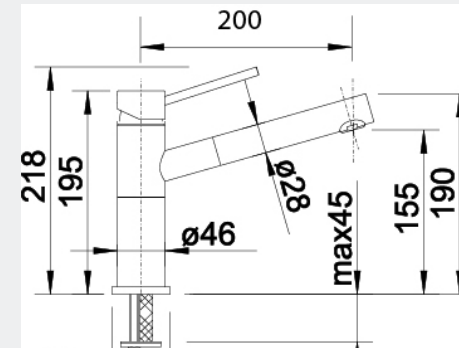

Colour version in perfect coordination with coloured SILGRANIT™ sinks and bowls.

128° Swivel Spout

Allows better access to the sink for washing large items.

Metal-sheathed spray hose

Pull out hand spray with metal sheathed hose ensures longevity of the tap.

High Clearance Outlet

Giving greater ability to clean larger items in confined space.

Material:	Available in Anthracite SILGRANIT™ and chrome or white SILGRANIT™ and chrome
Recommended Pressure:	300KPa Suitable for main or balanced water pressure
Dimensions:	200 mm Spout length 155 mm Spout Height 218 mm Tap Height
Mounting Hole;	Ø35 mm tap hole required
Standard Inclusions:	Australian standard flexible hose and fittings
Inclusions:	Stabilising plate to increase stability of the tap when fitted in stainless steel sinks
Warranty:	10 years

Note: Measurements are within 2/3mm of factory tolerance. It is advisable to check dimensions of physical product when measuring for installations and before doing any cut outs.

*Due to continual product development the information provided is not final and may be subject to change.