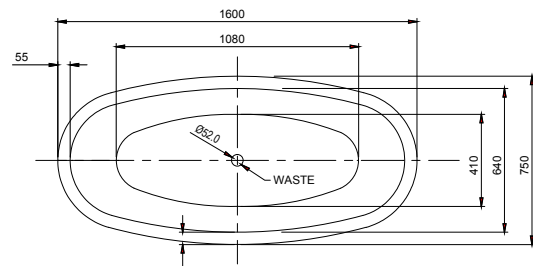

SHERATON

Freestanding Bath

FRONT VIEW

TOP VIEW

SIDE VIEW

SHERATON FREESTANDING BATH

- Designed specifically for smaller bathrooms, the Sheraton freestanding bath offers generous internal bathing room for its size and displays the sophistication and opulence of much larger baths.

PRODUCT CODE

- SH1600W

SIZE (l)x(w)x(h)

- 1600 x 750 x 595 (mm)

CAPACITY* & NET WEIGHT

- 125 litres 45.0 kg

*200mm below bath rim

KEY FEATURES