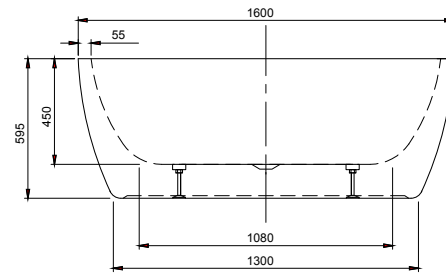

SHERATON

Freestanding Bath

FRONT VIEW

TOP VIEW

SIDE VIEW

SHERATON FREESTANDING BATH

- Designed specifically for smaller bathrooms, the Sheraton freestanding bath offers generous internal bathing room for its size and displays the sophistication and opulence of much larger baths.

PRODUCT CODE

- SH1600W

SIZE (l)x(w)x(h)

- 1600 x 750 x 595 (mm)

CAPACITY* & NET WEIGHT

- 125 litres 45.0 kg

*200mm below bath rim

KEY FEATURES