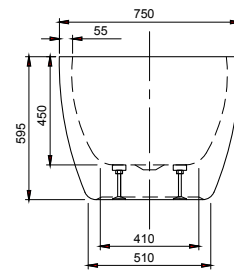

SHERATON

Freestanding Bath

FRONT VIEW

TOP VIEW

SIDE VIEW

SHERATON FREESTANDING BATH

- Designed specifically for smaller bathrooms, the Sheraton freestanding bath offers generous internal bathing room for its size and displays the sophistication and opulence of much larger baths.

PRODUCT CODE

- SH1600W

SIZE (l)x(w)x(h)

- 1600 x 750 x 595 (mm)

CAPACITY* & NET WEIGHT

- 125 litres 45.0 kg

*200mm below bath rim

KEY FEATURES