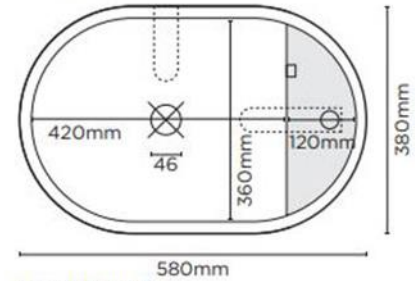

- ✓ Made from UHP concrete
- ✓ 580mm overall length
- ✓ 8.6L Bowl capacity
- ✓ 0 taphole (also available with 1 taphole)
- ✓ Shelf to the right only
- ✓ No overflow
- ✓ Requires 32mm or 40mm standard plug and waste (not included)
- ✓ Each basin sold supports Carbon Positive Australia's tree planting program and reduces our carbon footprint
- ✓ Sand finish

### PLAN VIEW

### SECTION VIEW

Image is representative only – actual product does not include Overflow and taphole