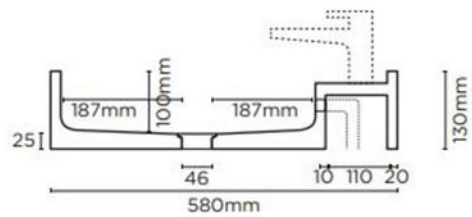

- ✓ Made from UHP concrete
- ✓ 580mm overall length
- ✓ 8.6L Bowl capacity
- ✓ 0 taphole (also available with 1 taphole)
- ✓ Shelf to the right only
- ✓ No overflow
- ✓ Requires 32mm or 40mm standard plug and waste (not included)
- ✓ Each basin sold supports Carbon Positive Australia's tree planting program and reduces our carbon footprint
- ✓ Sand finish

### PLAN VIEW

### SECTION VIEW

Image is representative only – actual product does not include Overflow and taphole