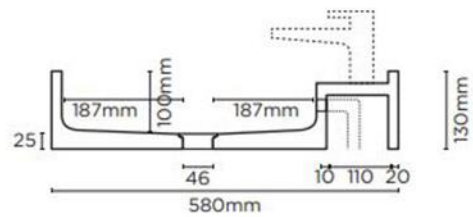

- ✓ Made from UHP concrete
- ✓ 580mm overall length
- ✓ 8.6L Bowl capacity
- ✓ 0 taphole (also available with 1 taphole)
- ✓ Shelf to the right only
- ✓ No overflow
- ✓ Requires 32mm or 40mm standard plug and waste (not included)
- ✓ Each basin sold supports Carbon Positive Australia's tree planting program and reduces our carbon footprint
- ✓ Mint finish

nood co.

AVAILABLE COLOURS

PLAN VIEW

SECTION VIEW

Image is representative only – actual product does not include Overflow and taphole