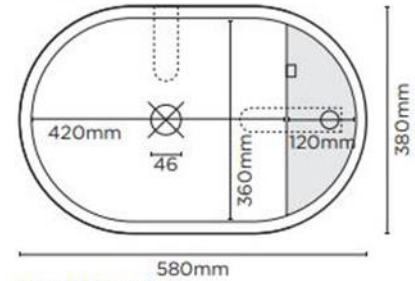

Product Specification Sheet

Shelf Oval Surface Mount Basin 0 Taphole Mint – SHO-1-NO-0-MI

For tight spaces, powder rooms, hotel and apartment blocks this medium sized Shelf basin has a space for soap or a tap hole. A masterful design with an overall oval look to complete your bathroom.

- ✓ Made from UHP concrete
- ✓ 580mm overall length
- ✓ 8.6L Bowl capacity
- ✓ 0 taphole (also available with 1 taphole)
- ✓ Shelf to the right only
- ✓ No overflow
- ✓ Requires 32mm or 40mm standard plug and waste (not included)
- ✓ Each basin sold supports Carbon Positive Australia's tree planting program and reduces our carbon footprint
- ✓ Mint finish

nood co.

AVAILABLE COLOURS

PLAN VIEW

SECTION VIEW

Image is representative only – actual product does not include Overflow and taphole