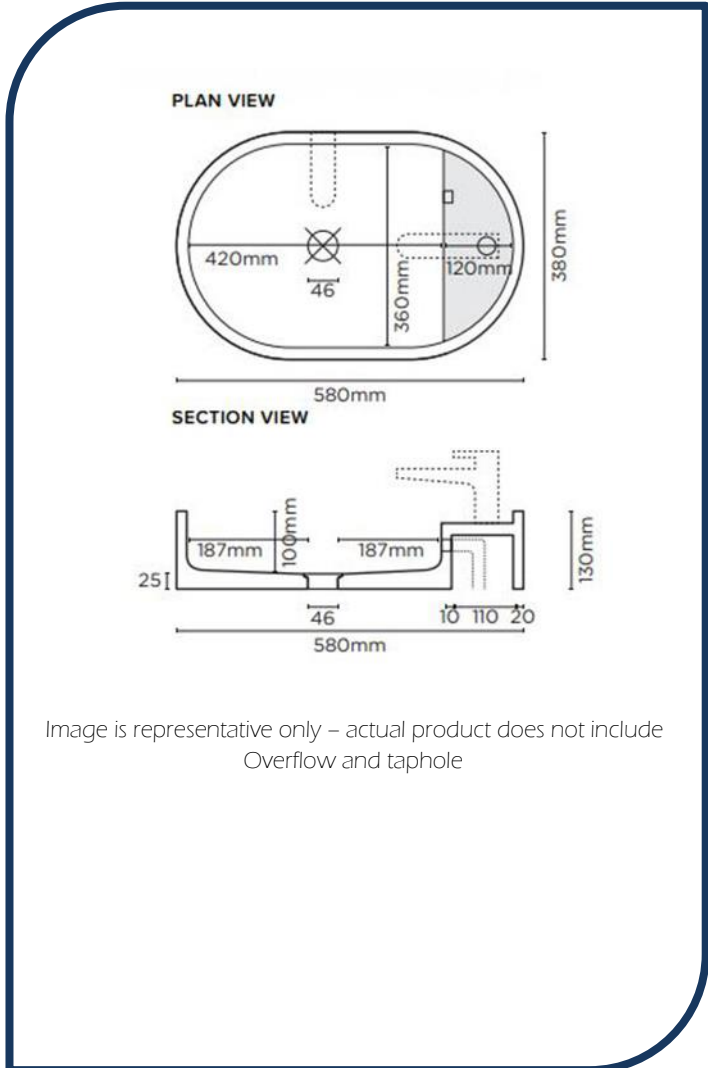

- ✓ Made from UHP concrete
- ✓ 580mm overall length
- ✓ 8.6L Bowl capacity
- ✓ 0 taphole (also available with 1 taphole)
- ✓ Shelf to the right only
- ✓ No overflow
- ✓ Requires 32mm or 40mm standard plug and waste (not included)
- ✓ Each basin sold supports Carbon Positive Australia's tree planting program and reduces our carbon footprint
- ✓ Copan Blue finish

nood co.

AVAILABLE COLOURS

Image is representative only – actual product does not include Overflow and taphole