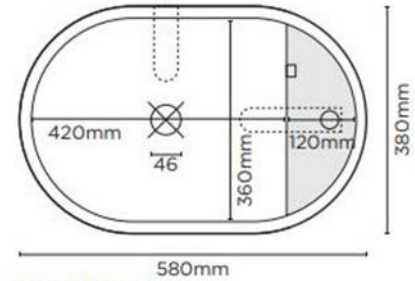

PLAN VIEW

SECTION VIEW