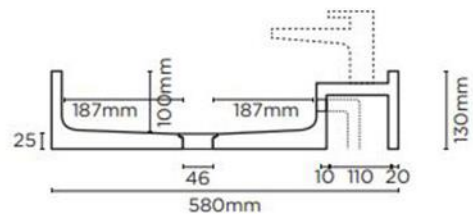

- ✓ Made from UHP concrete
- ✓ 580mm overall length
- ✓ 8.6L Bowl capacity
- ✓ 1 taphole (also available with no taphole)
- ✓ Shelf to the right only
- ✓ No overflow
- ✓ Requires 32mm or 40mm standard plug and waste (not included)
- ✓ Each basin sold supports Carbon Positive Australia's tree planting program and reduces our carbon footprint
- ✓ Teal finish

nood co.

AVAILABLE COLOURS

PLAN VIEW

SECTION VIEW

Image is representative only – actual product does not include Overflow