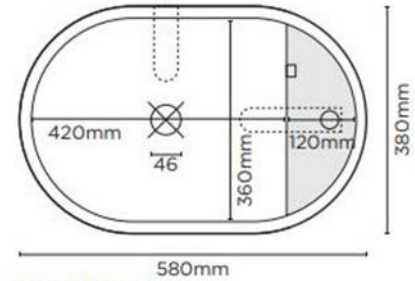

Product Specification Sheet

Shelf Oval Surface Mount Basin 1 Taphole Sky Grey – SHO-I-NO-I-SK

For tight spaces, powder rooms, hotel and apartment blocks this medium sized Shelf basin has a space for soap or a tap hole. A masterful design with an overall oval look to complete your bathroom.

- ✓ Made from UHP concrete
- ✓ 580mm overall length
- ✓ 8.6L Bowl capacity
- ✓ 1 taphole (also available with no taphole)
- ✓ Shelf to the right only
- ✓ No overflow
- ✓ Requires 32mm or 40mm standard plug and waste (not included)
- ✓ Each basin sold supports Carbon Positive Australia's tree planting program and reduces our carbon footprint
- ✓ Sky Grey finish

nood co.

AVAILABLE COLOURS

PLAN VIEW

SECTION VIEW

Image is representative only – actual product does not include Overflow