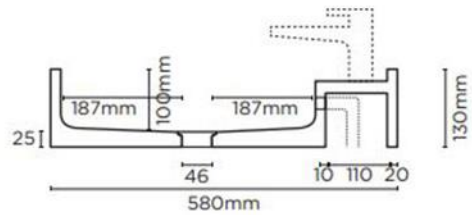

- ✓ Made from UHP concrete
- ✓ 580mm overall length
- ✓ 8.6L Bowl capacity
- ✓ 1 taphole (also available with no taphole)
- ✓ Shelf to the right only
- ✓ No overflow
- ✓ Requires 32mm or 40mm standard plug and waste (not included)
- ✓ Each basin sold supports Carbon Positive Australia's tree planting program and reduces our carbon footprint
- ✓ Sky Grey finish

nood co.

AVAILABLE COLOURS

PLAN VIEW

SECTION VIEW

Image is representative only – actual product does not include Overflow