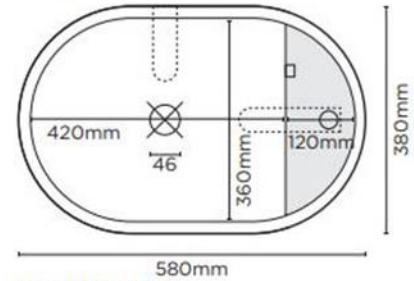

Product Specification Sheet

Shelf Oval Surface Mount Basin 1 Taphole Pastel Peach – SHO-1-NO-1-PA

For tight spaces, powder rooms, hotel and apartment blocks this medium sized Shelf basin has a space for soap or a tap hole. A masterful design with an overall oval look to complete your bathroom.

- ✓ Made from UHP concrete
- ✓ 580mm overall length
- ✓ 8.6L Bowl capacity
- ✓ 1 taphole (also available with no taphole)
- ✓ Shelf to the right only
- ✓ No overflow
- ✓ Requires 32mm or 40mm standard plug and waste (not included)
- ✓ Each basin sold supports Carbon Positive Australia's tree planting program and reduces our carbon footprint
- ✓ Pastel Peach finish

nood co.

AVAILABLE COLOURS

PLAN VIEW

SECTION VIEW

Image is representative only – actual product does not include Overflow