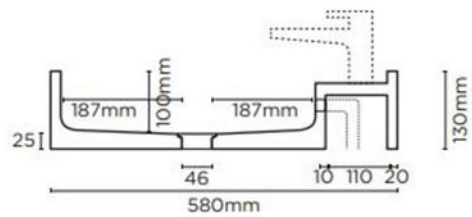

- ✓ Made from UHP concrete
- ✓ 580mm overall length
- ✓ 8.6L Bowl capacity
- ✓ 1 taphole (also available with no taphole)
- ✓ Shelf to the right only
- ✓ No overflow
- ✓ Requires 32mm or 40mm standard plug and waste (not included)
- ✓ Each basin sold supports Carbon Positive Australia's tree planting program and reduces our carbon footprint
- ✓ Pastel Peach finish

nood co.

AVAILABLE COLOURS

PLAN VIEW

SECTION VIEW

Image is representative only – actual product does not include Overflow