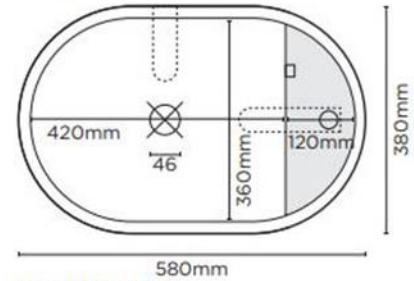

Product Specification Sheet

Shelf Oval Surface Mount Basin 1 Taphole Musk – SHO-1-NO-1-MU

For tight spaces, powder rooms, hotel and apartment blocks this medium sized Shelf basin has a space for soap or a tap hole. A masterful design with an overall oval look to complete your bathroom.

- ✓ Made from UHP concrete
- ✓ 580mm overall length
- ✓ 8.6L Bowl capacity
- ✓ 1 taphole (also available with no taphole)
- ✓ Shelf to the right only
- ✓ No overflow
- ✓ Requires 32mm or 40mm standard plug and waste (not included)
- ✓ Each basin sold supports Carbon Positive Australia's tree planting program and reduces our carbon footprint
- ✓ Musk finish

nood co.

AVAILABLE COLOURS

PLAN VIEW

SECTION VIEW

Image is representative only – actual product does not include Overflow