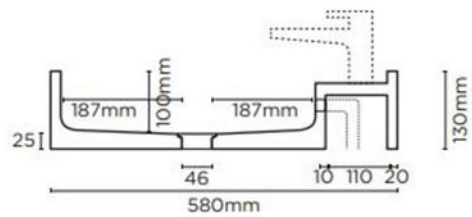

- ✓ Made from UHP concrete
- ✓ 580mm overall length
- ✓ 8.6L Bowl capacity
- ✓ 1 taphole (also available with no taphole)
- ✓ Shelf to the right only
- ✓ No overflow
- ✓ Requires 32mm or 40mm standard plug and waste (not included)
- ✓ Each basin sold supports Carbon Positive Australia's tree planting program and reduces our carbon footprint
- ✓ Musk finish

nood co.

AVAILABLE COLOURS

PLAN VIEW

SECTION VIEW

Image is representative only – actual product does not include Overflow