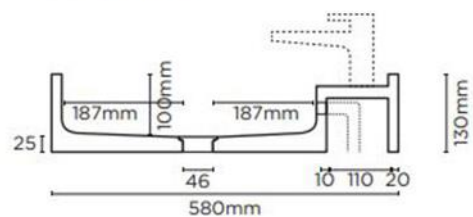

- ✓ Made from UHP concrete
- ✓ 580mm overall length
- ✓ 8.6L Bowl capacity
- ✓ 1 taphole (also available with no taphole)
- ✓ Shelf to the right only
- ✓ No overflow
- ✓ Requires 32mm or 40mm standard plug and waste (not included)
- ✓ Each basin sold supports Carbon Positive Australia's tree planting program and reduces our carbon footprint
- ✓ Clay finish

nood co.

AVAILABLE COLOURS

PLAN VIEW

SECTION VIEW

Image is representative only – actual product does not include Overflow