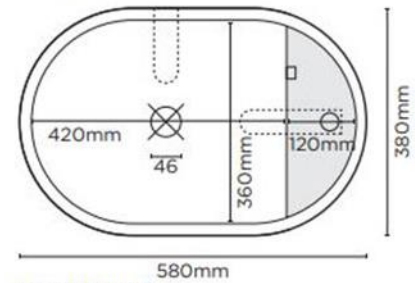

PLAN VIEW

SECTION VIEW