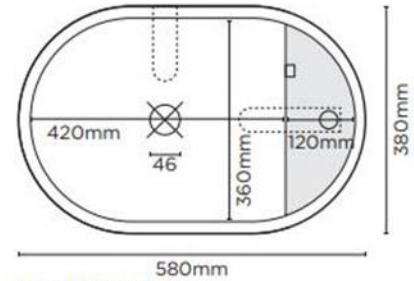

## Shelf Oval Surface Mount Basin 1 Taphole Blush Pink – SHO-1-NO-1-BL

For tight spaces, powder rooms, hotel and apartment blocks this medium sized Shelf basin has a space for soap or a tap hole. A masterful design with an overall oval look to complete your bathroom.

- ✓ Made from UHP concrete
- ✓ 580mm overall length
- ✓ 8.6L Bowl capacity
- ✓ 1 taphole (also available with no taphole)
- ✓ Shelf to the right only
- ✓ No overflow
- ✓ Requires 32mm or 40mm standard plug and waste (not included)
- ✓ Each basin sold supports Carbon Positive Australia's tree planting program and reduces our carbon footprint
- ✓ Blush Pink finish

### PLAN VIEW

### SECTION VIEW

Image is representative only – actual product does not include Overflow