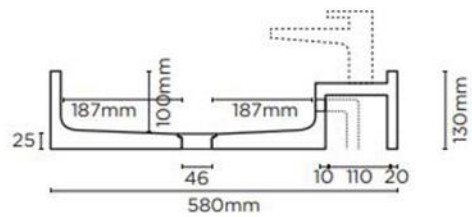

- ✓ Made from UHP concrete
- ✓ 580mm overall length
- ✓ 8.6L Bowl capacity
- ✓ 1 taphole (also available with no taphole)
- ✓ Shelf to the right only
- ✓ No overflow
- ✓ Requires 32mm or 40mm standard plug and waste (not included)
- ✓ Each basin sold supports Carbon Positive Australia's tree planting program and reduces our carbon footprint
- ✓ Blush Pink finish

### PLAN VIEW

### SECTION VIEW

Image is representative only – actual product does not include Overflow