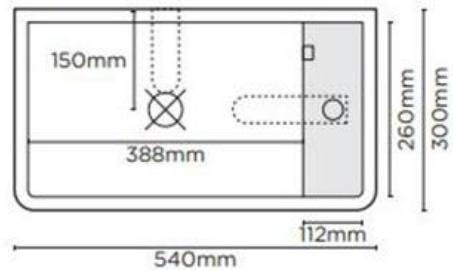

Product Specification Sheet

Shelf 02 Surface Mount Basin 0 Taphole Sand – SH2-1-NO-0-SA

For tight spaces, powder rooms, hotel and apartment blocks the small Shelf basin has the bonus space for soap or a tap hole. Simple install after tiles, this basin ticks all the boxes.

- ✓ Made from UHP concrete
- ✓ 540mm overall length (also available in Shelf 01 440mm)
- ✓ 9L Bowl capacity
- ✓ 0 taphole (also available with 1 taphole)
- ✓ Shelf to the right only
- ✓ No overflow
- ✓ Requires 32mm or 40mm standard plug and waste (not included)
- ✓ Each basin sold supports Carbon Positive Australia's tree planting program and reduces our carbon footprint
- ✓ Sand finish

nood co.

AVAILABLE COLOURS

PLAN VIEW

SECTION VIEW

Image is representative only – actual product does not include Overflow and taphole