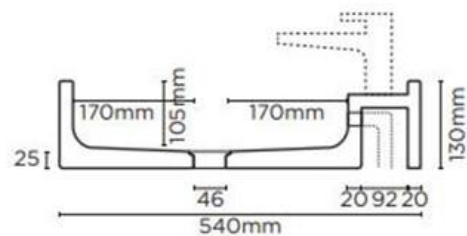

- ✓ Made from UHP concrete
- ✓ 540mm overall length (also available in Shelf 01 440mm)
- ✓ 9L Bowl capacity
- ✓ 0 taphole (also available with 1 taphole)
- ✓ Shelf to the right only
- ✓ No overflow
- ✓ Requires 32mm or 40mm standard plug and waste (not included)
- ✓ Each basin sold supports Carbon Positive Australia's tree planting program and reduces our carbon footprint
- ✓ Sand finish

nood co.

AVAILABLE COLOURS

PLAN VIEW

SECTION VIEW

Image is representative only – actual product does not include Overflow and taphole