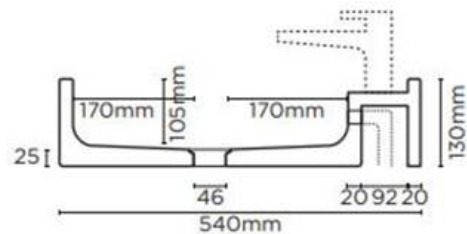

- ✓ Made from UHP concrete
- ✓ 540mm overall length (also available in Shelf 01 440mm)
- ✓ 9L Bowl capacity
- ✓ 0 taphole (also available with 1 taphole)
- ✓ Shelf to the right only
- ✓ No overflow
- ✓ Requires 32mm or 40mm standard plug and waste (not included)
- ✓ Each basin sold supports Carbon Positive Australia's tree planting program and reduces our carbon footprint
- ✓ Powder Blue finish

#### PLAN VIEW

#### SECTION VIEW

Image is representative only – actual product does not include Overflow and taphole