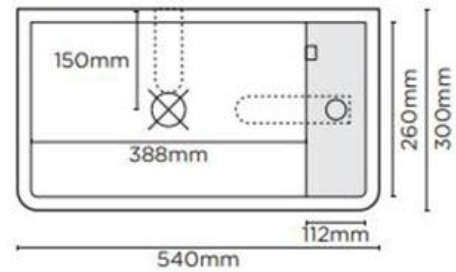

### Shelf 02 Surface Mount Basin 0 Taphole Powder Blue – SH2-1-NO-0-PO

For tight spaces, powder rooms, hotel and apartment blocks the small Shelf basin has the bonus space for soap or a tap hole. Simple install after tiles, this basin ticks all the boxes.

- ✓ Made from UHP concrete
- ✓ 540mm overall length (also available in Shelf 01 440mm)
- ✓ 9L Bowl capacity
- ✓ 0 taphole (also available with 1 taphole)
- ✓ Shelf to the right only
- ✓ No overflow
- ✓ Requires 32mm or 40mm standard plug and waste (not included)
- ✓ Each basin sold supports Carbon Positive Australia's tree planting program and reduces our carbon footprint
- ✓ Powder Blue finish

#### SECTION VIEW

Image is representative only – actual product does not include Overflow and taphole