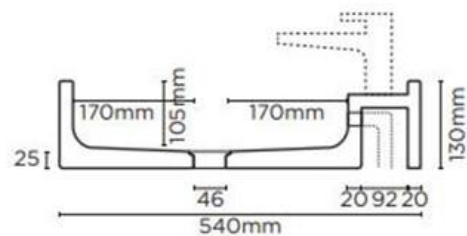

- ✓ Made from UHP concrete
- ✓ 540mm overall length (also available in Shelf 01 440mm)
- ✓ 9L Bowl capacity
- ✓ 0 taphole (also available with 1 taphole)
- ✓ Shelf to the right only
- ✓ No overflow
- ✓ Requires 32mm or 40mm standard plug and waste (not included)
- ✓ Each basin sold supports Carbon Positive Australia's tree planting program and reduces our carbon footprint
- ✓ Copan Blue finish

nood co.

AVAILABLE COLOURS

PLAN VIEW

SECTION VIEW

Image is representative only – actual product does not include Overflow and taphole