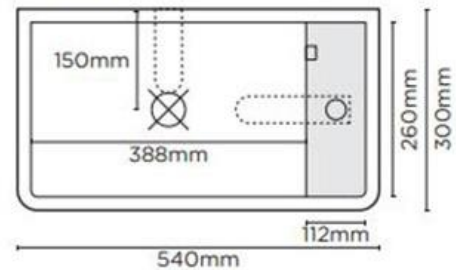

Product Specification Sheet

Shelf 02 Surface Mount Basin 0 Taphole Copan Blue – SH2-1-NO-0-CO

For tight spaces, powder rooms, hotel and apartment blocks the small Shelf basin has the bonus space for soap or a tap hole. Simple install after tiles, this basin ticks all the boxes.

- ✓ Made from UHP concrete
- ✓ 540mm overall length (also available in Shelf 01 440mm)
- ✓ 9L Bowl capacity
- ✓ 0 taphole (also available with 1 taphole)
- ✓ Shelf to the right only
- ✓ No overflow
- ✓ Requires 32mm or 40mm standard plug and waste (not included)
- ✓ Each basin sold supports Carbon Positive Australia's tree planting program and reduces our carbon footprint
- ✓ Copan Blue finish

nood co.

AVAILABLE COLOURS

PLAN VIEW

SECTION VIEW

Image is representative only – actual product does not include Overflow and taphole