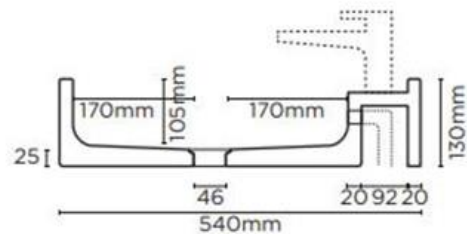

- ✓ Made from UHP concrete
- ✓ 540mm overall length (also available in Shelf 01 440mm)
- ✓ 9L Bowl capacity
- ✓ 1 taphole (also available with no taphole)
- ✓ Shelf to the right only
- ✓ No overflow
- ✓ Requires 32mm or 40mm standard plug and waste (not included)
- ✓ Each basin sold supports Carbon Positive Australia's tree planting program and reduces our carbon footprint
- ✓ Sky Grey finish

#### PLAN VIEW

#### SECTION VIEW

Image is representative only – actual product does not include overflow