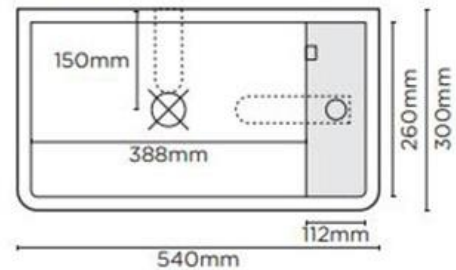

### Shelf 02 Surface Mount Basin 1 Taphole Sky Grey – SH2-1-NO-1-SK

For tight spaces, powder rooms, hotel and apartment blocks the small Shelf basin has the bonus space for soap or a tap hole. Simple install after tiles, this basin ticks all the boxes.

- ✓ Made from UHP concrete
- ✓ 540mm overall length (also available in Shelf 01 440mm)
- ✓ 9L Bowl capacity
- ✓ 1 taphole (also available with no taphole)
- ✓ Shelf to the right only
- ✓ No overflow
- ✓ Requires 32mm or 40mm standard plug and waste (not included)
- ✓ Each basin sold supports Carbon Positive Australia's tree planting program and reduces our carbon footprint
- ✓ Sky Grey finish

#### SECTION VIEW

Image is representative only – actual product does not include overflow