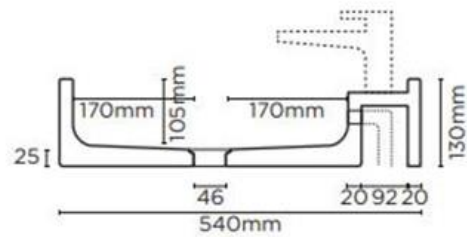

- ✓ Made from UHP concrete
- ✓ 540mm overall length (also available in Shelf 01 440mm)
- ✓ 9L Bowl capacity
- ✓ 1 taphole (also available with no taphole)
- ✓ Shelf to the right only
- ✓ No overflow
- ✓ Requires 32mm or 40mm standard plug and waste (not included)
- ✓ Each basin sold supports Carbon Positive Australia's tree planting program and reduces our carbon footprint
- ✓ Powder Blue finish

### PLAN VIEW

### SECTION VIEW

Image is representative only – actual product does not include overflow