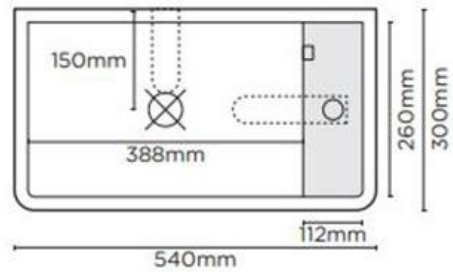

## Shelf 02 Surface Mount Basin 1 Taphole Powder Blue – SH2-1-NO-1-PO

For tight spaces, powder rooms, hotel and apartment blocks the small Shelf basin has the bonus space for soap or a tap hole. Simple install after tiles, this basin ticks all the boxes.

- ✓ Made from UHP concrete
- ✓ 540mm overall length (also available in Shelf 01 440mm)
- ✓ 9L Bowl capacity
- ✓ 1 taphole (also available with no taphole)
- ✓ Shelf to the right only
- ✓ No overflow
- ✓ Requires 32mm or 40mm standard plug and waste (not included)
- ✓ Each basin sold supports Carbon Positive Australia's tree planting program and reduces our carbon footprint
- ✓ Powder Blue finish

### SECTION VIEW

Image is representative only – actual product does not include overflow