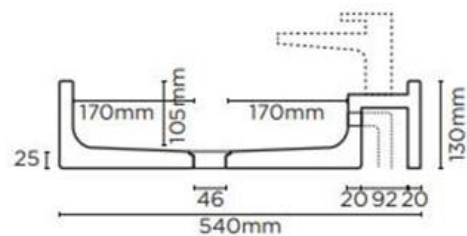

- ✓ Made from UHP concrete
- ✓ 540mm overall length (also available in Shelf 01 440mm)
- ✓ 9L Bowl capacity
- ✓ 1 taphole (also available with no taphole)
- ✓ Shelf to the right only
- ✓ No overflow
- ✓ Requires 32mm or 40mm standard plug and waste (not included)
- ✓ Each basin sold supports Carbon Positive Australia's tree planting program and reduces our carbon footprint
- ✓ Charcoal finish

#### PLAN VIEW

#### SECTION VIEW

Image is representative only – actual product does not include overflow