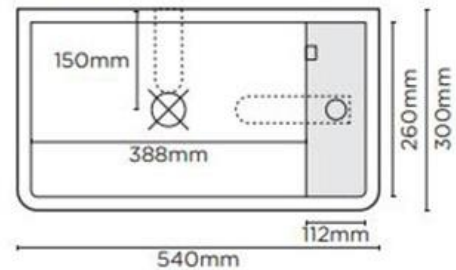

### Shelf 02 Surface Mount Basin 1 Taphole Charcoal – SH2-1-NO-1-CH

For tight spaces, powder rooms, hotel and apartment blocks the small Shelf basin has the bonus space for soap or a tap hole. Simple install after tiles, this basin ticks all the boxes.

- ✓ Made from UHP concrete
- ✓ 540mm overall length (also available in Shelf 01 440mm)
- ✓ 9L Bowl capacity
- ✓ 1 taphole (also available with no taphole)
- ✓ Shelf to the right only
- ✓ No overflow
- ✓ Requires 32mm or 40mm standard plug and waste (not included)
- ✓ Each basin sold supports Carbon Positive Australia's tree planting program and reduces our carbon footprint
- ✓ Charcoal finish

#### SECTION VIEW

Image is representative only – actual product does not include overflow