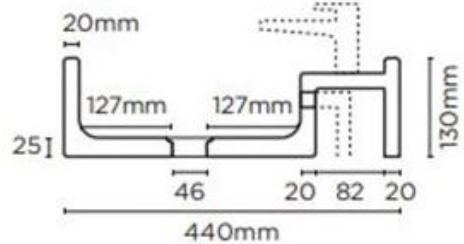

- ✓ Made from UHP concrete
- ✓ 440mm overall length (also available in Shelf 02 540mm)
- ✓ 5.5L Bowl capacity
- ✓ No taphole (also available with 1 taphole)
- ✓ Shelf to the right only
- ✓ No overflow
- ✓ Requires 32mm or 40mm standard plug and waste (not included)
- ✓ Each basin sold supports Carbon Positive Australia's tree planting program and reduces our carbon footprint
- ✓ Pastel Peach finish

### PLAN VIEW

### SECTION VIEW

Image is representative only – actual product does not include overflow and taphole