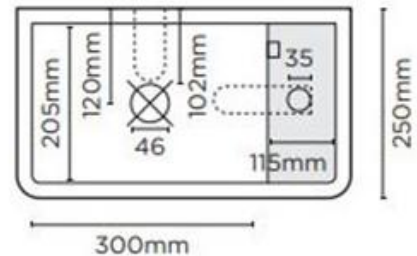

## Shelf 01 Surface Mount Basin No Taphole Pastel Peach - SH1-I-NO-0-PA

For tight spaces, powder rooms, hotel and apartment blocks the small Shelf basin has the bonus space for soap or a tap hole. Simple install after tiles, this basin ticks all the boxes.

- ✓ Made from UHP concrete
- ✓ 440mm overall length (also available in Shelf 02 540mm)
- ✓ 5.5L Bowl capacity
- ✓ No taphole (also available with 1 taphole)
- ✓ Shelf to the right only
- ✓ No overflow
- ✓ Requires 32mm or 40mm standard plug and waste (not included)
- ✓ Each basin sold supports Carbon Positive Australia's tree planting program and reduces our carbon footprint
- ✓ Pastel Peach finish

### SECTION VIEW

Image is representative only – actual product does not include overflow and taphole