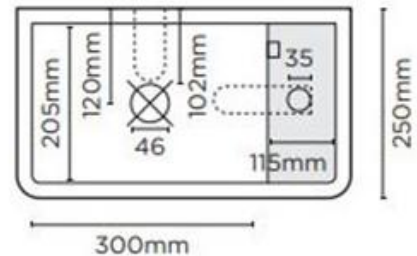

### Shelf 01 Surface Mount Basin No Taphole Musk - SH1-1-NO-0-MU

For tight spaces, powder rooms, hotel and apartment blocks the small Shelf basin has the bonus space for soap or a tap hole. Simple install after tiles, this basin ticks all the boxes.

- ✓ Made from UHP concrete
- ✓ 440mm overall length (also available in Shelf 02 540mm)
- ✓ 5.5L Bowl capacity
- ✓ No taphole (also available with 1 taphole)
- ✓ Shelf to the right only
- ✓ No overflow
- ✓ Requires 32mm or 40mm standard plug and waste (not included)
- ✓ Each basin sold supports Carbon Positive Australia's tree planting program and reduces our carbon footprint
- ✓ Musk finish

#### SECTION VIEW

Image is representative only – actual product does not include overflow and taphole