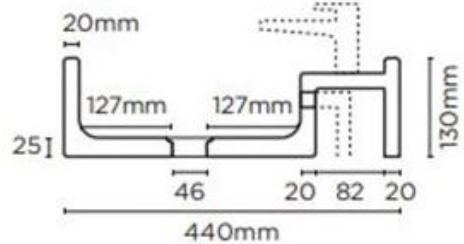

- ✓ Made from UHP concrete
- ✓ 440mm overall length (also available in Shelf 02 540mm)
- ✓ 5.5L Bowl capacity
- ✓ No taphole (also available with 1 taphole)
- ✓ Shelf to the right only
- ✓ No overflow
- ✓ Requires 32mm or 40mm standard plug and waste (not included)
- ✓ Each basin sold supports Carbon Positive Australia's tree planting program and reduces our carbon footprint
- ✓ Musk finish

#### PLAN VIEW

#### SECTION VIEW

Image is representative only – actual product does not include overflow and taphole