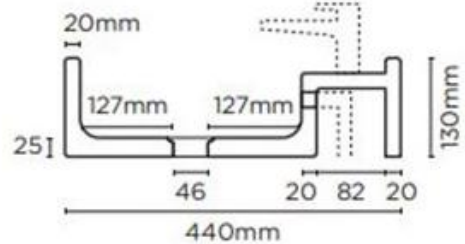

- ✓ Made from UHP concrete
- ✓ 440mm overall length (also available in Shelf 02 540mm)
- ✓ 5.5L Bowl capacity
- ✓ No taphole (also available with 1 taphole)
- ✓ Shelf to the right only
- ✓ No overflow
- ✓ Requires 32mm or 40mm standard plug and waste (not included)
- ✓ Each basin sold supports Carbon Positive Australia's tree planting program and reduces our carbon footprint
- ✓ Mint finish

nood co.

AVAILABLE COLOURS

PLAN VIEW

SECTION VIEW

Image is representative only – actual product does not include overflow and taphole