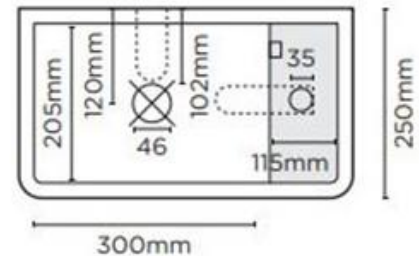

Product Specification Sheet

Shelf 01 Surface Mount Basin No Taphole Mint - SH1-1-NO-0-MI

For tight spaces, powder rooms, hotel and apartment blocks the small Shelf basin has the bonus space for soap or a tap hole. Simple install after tiles, this basin ticks all the boxes.

- ✓ Made from UHP concrete
- ✓ 440mm overall length (also available in Shelf 02 540mm)
- ✓ 5.5L Bowl capacity
- ✓ No taphole (also available with 1 taphole)
- ✓ Shelf to the right only
- ✓ No overflow
- ✓ Requires 32mm or 40mm standard plug and waste (not included)
- ✓ Each basin sold supports Carbon Positive Australia's tree planting program and reduces our carbon footprint
- ✓ Mint finish

nood co.

AVAILABLE COLOURS

PLAN VIEW

SECTION VIEW

Image is representative only – actual product does not include overflow and taphole