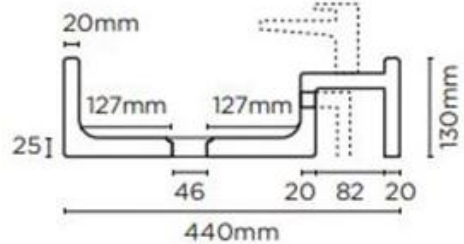

- ✓ Made from UHP concrete
- ✓ 440mm overall length (also available in Shelf 02 540mm)
- ✓ 5.5L Bowl capacity
- ✓ No taphole (also available with 1 taphole)
- ✓ Shelf to the right only
- ✓ No overflow
- ✓ Requires 32mm or 40mm standard plug and waste (not included)
- ✓ Each basin sold supports Carbon Positive Australia's tree planting program and reduces our carbon footprint
- ✓ Mid Tone Grey finish

nood co.

AVAILABLE COLOURS

PLAN VIEW

SECTION VIEW

Image is representative only – actual product does not include overflow and taphole