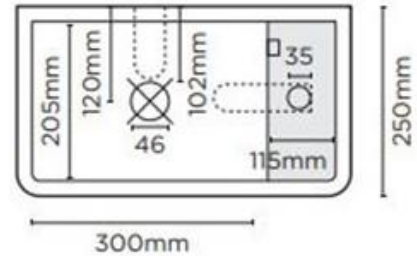

Product Specification Sheet

Shelf 01 Surface Mount Basin No Taphole Mid Tone Grey - SH1-1-NO-0-MG

For tight spaces, powder rooms, hotel and apartment blocks the small Shelf basin has the bonus space for soap or a tap hole. Simple install after tiles, this basin ticks all the boxes.

- ✓ Made from UHP concrete
- ✓ 440mm overall length (also available in Shelf 02 540mm)
- ✓ 5.5L Bowl capacity
- ✓ No taphole (also available with 1 taphole)
- ✓ Shelf to the right only
- ✓ No overflow
- ✓ Requires 32mm or 40mm standard plug and waste (not included)
- ✓ Each basin sold supports Carbon Positive Australia's tree planting program and reduces our carbon footprint
- ✓ Mid Tone Grey finish

nood co.

AVAILABLE COLOURS

PLAN VIEW

SECTION VIEW

Image is representative only – actual product does not include overflow and taphole