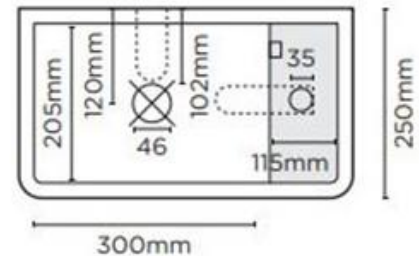

Product Specification Sheet

Shelf 01 Surface Mount Basin No Taphole Custard - SH1-1-NO-0-CU

For tight spaces, powder rooms, hotel and apartment blocks the small Shelf basin has the bonus space for soap or a tap hole. Simple install after tiles, this basin ticks all the boxes.

- ✓ Made from UHP concrete
- ✓ 440mm overall length (also available in Shelf 02 540mm)
- ✓ 5.5L Bowl capacity
- ✓ No taphole (also available with 1 taphole)
- ✓ Shelf to the right only
- ✓ No overflow
- ✓ Requires 32mm or 40mm standard plug and waste (not included)
- ✓ Each basin sold supports Carbon Positive Australia's tree planting program and reduces our carbon footprint
- ✓ Custard finish

nood co.

AVAILABLE COLOURS

PLAN VIEW

SECTION VIEW

Image is representative only – actual product does not include overflow and taphole