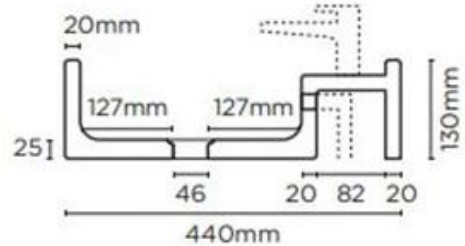

- ✓ Made from UHP concrete
- ✓ 440mm overall length (also available in Shelf 02 540mm)
- ✓ 5.5L Bowl capacity
- ✓ No taphole (also available with 1 taphole)
- ✓ Shelf to the right only
- ✓ No overflow
- ✓ Requires 32mm or 40mm standard plug and waste (not included)
- ✓ Each basin sold supports Carbon Positive Australia's tree planting program and reduces our carbon footprint
- ✓ Custard finish

nood co.

AVAILABLE COLOURS

PLAN VIEW

SECTION VIEW

Image is representative only – actual product does not include overflow and taphole