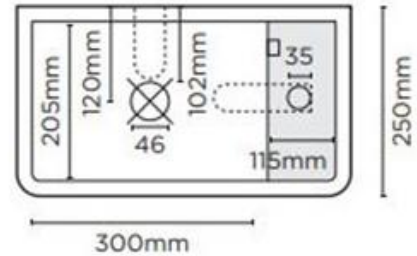

## Shelf 01 Surface Mount Basin No Taphole Copan Blue - SH1-1-NO-0-CO

For tight spaces, powder rooms, hotel and apartment blocks the small Shelf basin has the bonus space for soap or a tap hole. Simple install after tiles, this basin ticks all the boxes.

- ✓ Made from UHP concrete
- ✓ 440mm overall length (also available in Shelf 02 540mm)
- ✓ 5.5L Bowl capacity
- ✓ No taphole (also available with 1 taphole)
- ✓ Shelf to the right only
- ✓ No overflow
- ✓ Requires 32mm or 40mm standard plug and waste (not included)
- ✓ Each basin sold supports Carbon Positive Australia's tree planting program and reduces our carbon footprint
- ✓ Copan Blue finish

### PLAN VIEW

### SECTION VIEW

Image is representative only – actual product does not include overflow and taphole