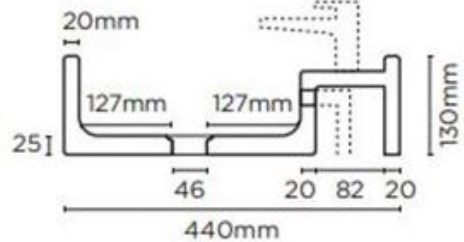

- ✓ Made from UHP concrete
- ✓ 440mm overall length (also available in Shelf 02 540mm)
- ✓ 5.5L Bowl capacity
- ✓ No taphole (also available with 1 taphole)
- ✓ Shelf to the right only
- ✓ No overflow
- ✓ Requires 32mm or 40mm standard plug and waste (not included)
- ✓ Each basin sold supports Carbon Positive Australia's tree planting program and reduces our carbon footprint
- ✓ Copan Blue finish

### PLAN VIEW

### SECTION VIEW

Image is representative only – actual product does not include overflow and taphole