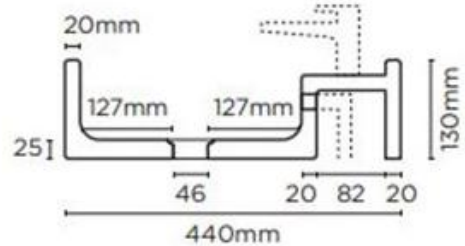

- ✓ Made from UHP concrete
- ✓ 440mm overall length (also available in Shelf 02 540mm)
- ✓ 5.5L Bowl capacity
- ✓ No taphole (also available with 1 taphole)
- ✓ Shelf to the right only
- ✓ No overflow
- ✓ Requires 32mm or 40mm standard plug and waste (not included)
- ✓ Each basin sold supports Carbon Positive Australia's tree planting program and reduces our carbon footprint
- ✓ Charcoal finish

nood co.

AVAILABLE COLOURS

PLAN VIEW

SECTION VIEW

Image is representative only – actual product does not include overflow and taphole