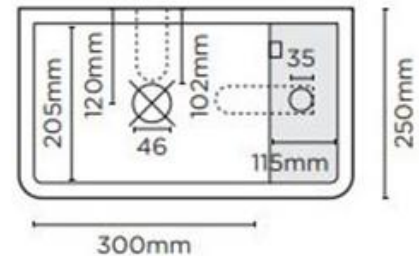

Product Specification Sheet

Shelf 01 Surface Mount Basin No Taphole Charcoal - SH1-I-NO-0-CH

For tight spaces, powder rooms, hotel and apartment blocks the small Shelf basin has the bonus space for soap or a tap hole. Simple install after tiles, this basin ticks all the boxes.

- ✓ Made from UHP concrete
- ✓ 440mm overall length (also available in Shelf 02 540mm)
- ✓ 5.5L Bowl capacity
- ✓ No taphole (also available with 1 taphole)
- ✓ Shelf to the right only
- ✓ No overflow
- ✓ Requires 32mm or 40mm standard plug and waste (not included)
- ✓ Each basin sold supports Carbon Positive Australia's tree planting program and reduces our carbon footprint
- ✓ Charcoal finish

nood co.

AVAILABLE COLOURS

PLAN VIEW

SECTION VIEW

Image is representative only – actual product does not include overflow and taphole