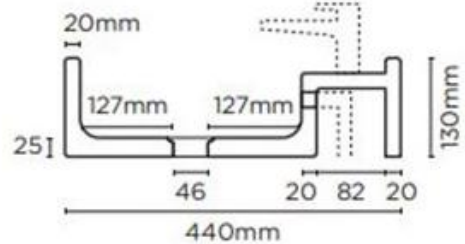

- ✓ Made from UHP concrete
- ✓ 440mm overall length (also available in Shelf 02 540mm)
- ✓ 5.5L Bowl capacity
- ✓ 1 taphole (also available with no taphole)
- ✓ Shelf to the right only
- ✓ No overflow
- ✓ Requires 32mm or 40mm standard plug and waste (not included)
- ✓ Each basin sold supports Carbon Positive Australia's tree planting program and reduces our carbon footprint
- ✓ Mid Tone Grey finish

#### PLAN VIEW

#### SECTION VIEW

Image is representative only – actual product does not include overflow