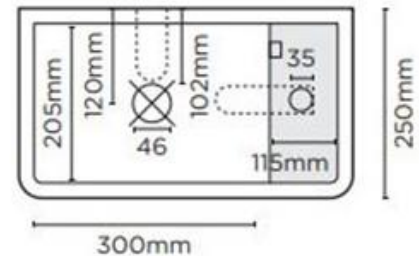

### Shelf 01 Surface Mount Basin 1 Taphole Mid Tone Grey - SH1-1-NO-1-MG

For tight spaces, powder rooms, hotel and apartment blocks the small Shelf basin has the bonus space for soap or a tap hole. Simple install after tiles, this basin ticks all the boxes.

- ✓ Made from UHP concrete
- ✓ 440mm overall length (also available in Shelf 02 540mm)
- ✓ 5.5L Bowl capacity
- ✓ 1 taphole (also available with no taphole)
- ✓ Shelf to the right only
- ✓ No overflow
- ✓ Requires 32mm or 40mm standard plug and waste (not included)
- ✓ Each basin sold supports Carbon Positive Australia's tree planting program and reduces our carbon footprint
- ✓ Mid Tone Grey finish

#### SECTION VIEW

Image is representative only – actual product does not include overflow