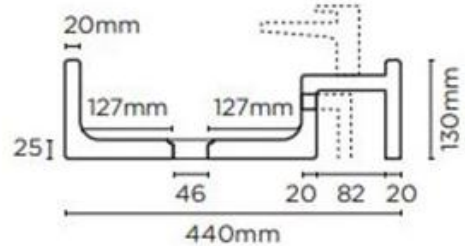

- ✓ Made from UHP concrete
- ✓ 440mm overall length (also available in Shelf 02 540mm)
- ✓ 5.5L Bowl capacity
- ✓ 1 taphole (also available with no taphole)
- ✓ Shelf to the right only
- ✓ No overflow
- ✓ Requires 32mm or 40mm standard plug and waste (not included)
- ✓ Each basin sold supports Carbon Positive Australia's tree planting program and reduces our carbon footprint
- ✓ Ivory finish

nood co.

AVAILABLE COLOURS

PLAN VIEW

SECTION VIEW

Image is representative only – actual product does not include overflow