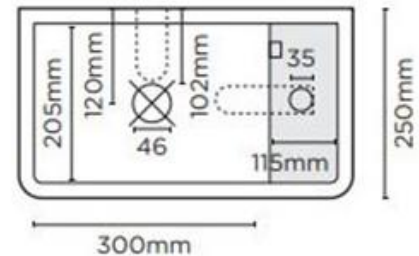

Product Specification Sheet

Shelf 01 Surface Mount Basin 1 Taphole Ivory - SH1-1-NO-1-IV

For tight spaces, powder rooms, hotel and apartment blocks the small Shelf basin has the bonus space for soap or a tap hole. Simple install after tiles, this basin ticks all the boxes.

- ✓ Made from UHP concrete
- ✓ 440mm overall length (also available in Shelf 02 540mm)
- ✓ 5.5L Bowl capacity
- ✓ 1 taphole (also available with no taphole)
- ✓ Shelf to the right only
- ✓ No overflow
- ✓ Requires 32mm or 40mm standard plug and waste (not included)
- ✓ Each basin sold supports Carbon Positive Australia's tree planting program and reduces our carbon footprint
- ✓ Ivory finish

nood co.

AVAILABLE COLOURS

PLAN VIEW

SECTION VIEW

Image is representative only – actual product does not include overflow