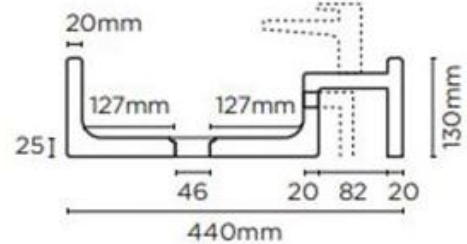

- ✓ Made from UHP concrete
- ✓ 440mm overall length (also available in Shelf 02 540mm)
- ✓ 5.5L Bowl capacity
- ✓ 1 taphole (also available with no taphole)
- ✓ Shelf to the right only
- ✓ No overflow
- ✓ Requires 32mm or 40mm standard plug and waste (not included)
- ✓ Each basin sold supports Carbon Positive Australia's tree planting program and reduces our carbon footprint
- ✓ Clay finish

nood co.

AVAILABLE COLOURS

PLAN VIEW

SECTION VIEW

Image is representative only – actual product does not include overflow