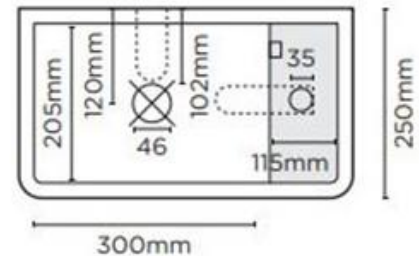

Product Specification Sheet

Shelf 01 Surface Mount Basin 1 Taphole Clay - SH1-1-NO-1-CL

For tight spaces, powder rooms, hotel and apartment blocks the small Shelf basin has the bonus space for soap or a tap hole. Simple install after tiles, this basin ticks all the boxes.

- ✓ Made from UHP concrete
- ✓ 440mm overall length (also available in Shelf 02 540mm)
- ✓ 5.5L Bowl capacity
- ✓ 1 taphole (also available with no taphole)
- ✓ Shelf to the right only
- ✓ No overflow
- ✓ Requires 32mm or 40mm standard plug and waste (not included)
- ✓ Each basin sold supports Carbon Positive Australia's tree planting program and reduces our carbon footprint
- ✓ Clay finish

nood co.

AVAILABLE COLOURS

PLAN VIEW

SECTION VIEW

Image is representative only – actual product does not include overflow