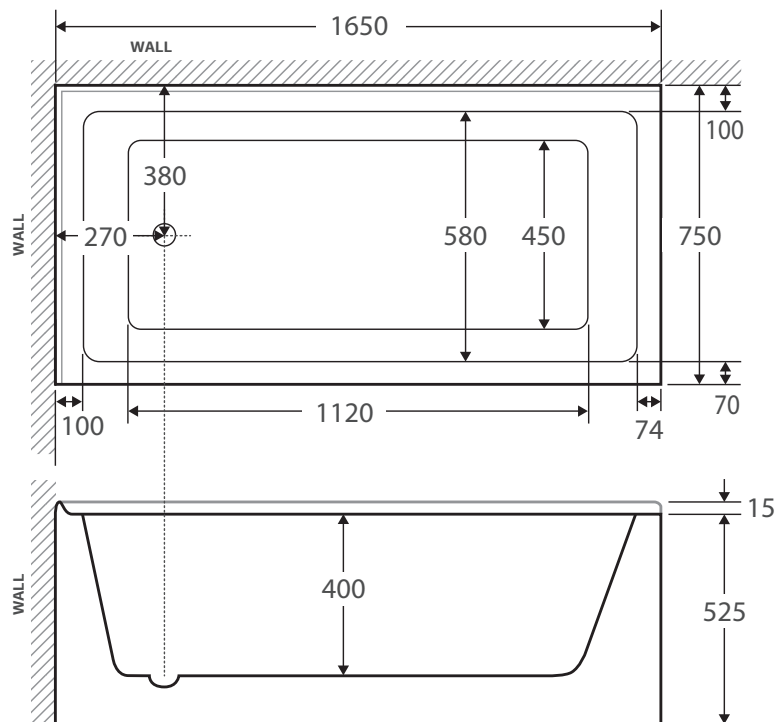

## Back-to-Wall Acrylic Bath

- Two sided bath with tile lip
- Available in two sizes
- Available in left-hand or right-hand
- Moulded one piece design
- Steel supports
- Includes pop-up waste
- Includes adjustable legs
- Easy clean Acrylic

Right-hand option  
pictured

LEFT-hand	FR02-1650L
Barcode	9347900015057

RIGHT-hand	FR02-1650R
Barcode	9347900015064

Specifications	
Length	1650 mm
Width	750 mm
Height	535 mm

Warranty	Period
Acrylic Structure	10 Years
Overflow Kit	1 Year
Legs & Frame	5 Years

Right-hand option pictured. Measurements are the same for Left-hand, in reverse.