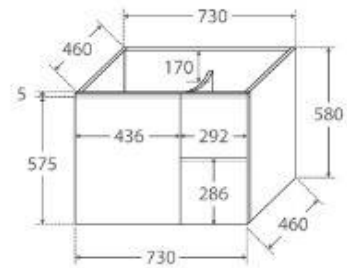

### Sarah Dove Grey Under Mount 750 Finger Pull Gloss White Wall Hung Vanity – SD75F

Smooth polished concrete-look reconstituted stone top. Also available without a cutout for use with above counter basins

- ✓ Tapware not included
- ✓ Stone top 20mm thick
- ✓ Ceramic undercounted basin
- ✓ Standard 1 taphole in centre (also available with 3 or 0 at additional cost)
- ✓ Overflow
- ✓ Gloss white exterior
- ✓ Bright white interior
- ✓ 580mm tall (not including basin-top)
- ✓ Full extension drawer runners
- ✓ Left hand or right hand drawer options

fienza®

TOP VIEW: SHELF AREA & DRAWER AREA

SIDE VIEW:  
SHELF STORAGE

SIDE VIEW: RECESS  
& DRAWER STORAGE