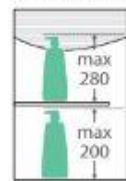

- ✓ Tapware not included
- ✓ Stone top 20mm thick
- ✓ Ceramic undercounted basin
- ✓ Standard 1 taphole in centre (also available with 3 or 0 at additional cost)
- ✓ Overflow
- ✓ Gloss white exterior
- ✓ Bright white interior
- ✓ 580mm tall (not including basin-top)
- ✓ Full extension drawer runners
- ✓ Left hand or right hand drawer options

fienza®

TOP VIEW: SHELF AREA & DRAWER AREA

SIDE VIEW:  
SHELF STORAGE

SIDE VIEW: RECESS  
& DRAWER STORAGE