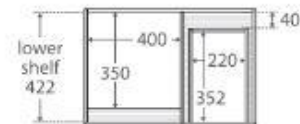

- ✓ Tapware not included
- ✓ Stone top 20mm thick
- ✓ Ceramic undercounted basin
- ✓ Standard 1 taphole in centre (also available with 3 or 0 at additional cost)
- ✓ Overflow
- ✓ Gloss white exterior
- ✓ Bright white interior
- ✓ 580mm tall (not including basin-top)
- ✓ Full extension drawer runners
- ✓ Left hand or right hand drawer options

fienza®

TOP VIEW: SHELF AREA & DRAWER AREA

SIDE VIEW:  
SHELF STORAGE

SIDE VIEW: RECESS  
& DRAWER STORAGE