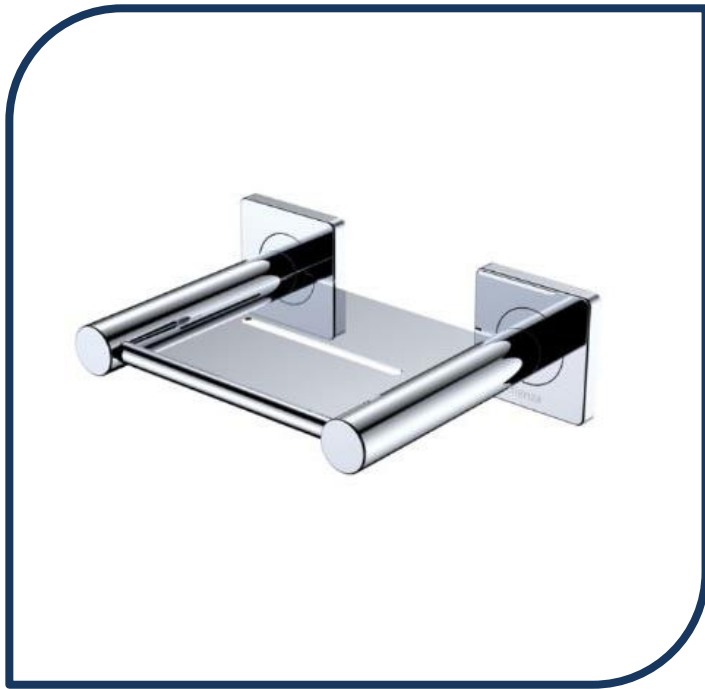

Product Specification Sheet

Sansa Soap Shelf Chrome – 83206

The Sansa design is a carefully crafted blend of circular and square geometry to create a truly special piece for your bathroom design.

- ✓ Soap shelf
- ✓ 4-point wall mount
- ✓ Drain channel
- ✓ Includes matching soft square cover plate
- ✓ Concealed fixings
- ✓ Made from stainless steel & zinc
- ✓ Chrome finish (also available in gunmetal, matte black, urban brass and brushed nickel)