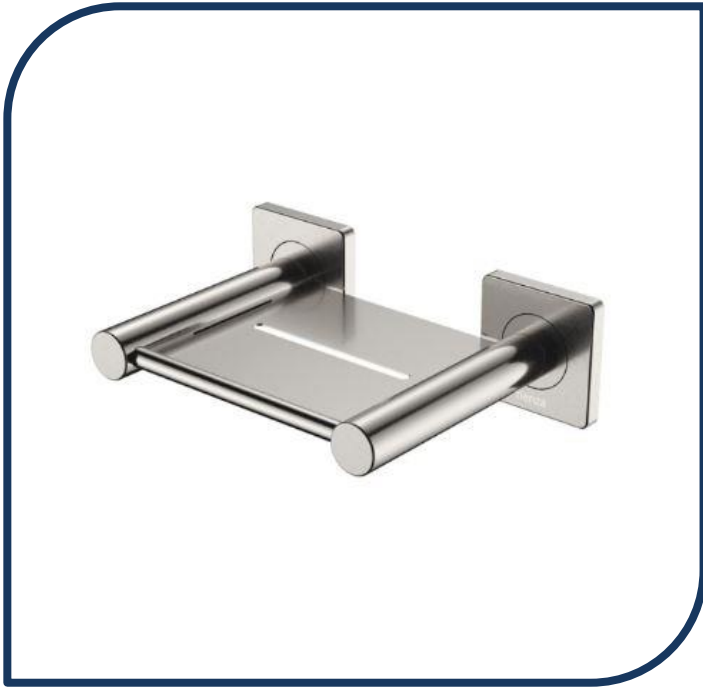

Product Specification Sheet

Sansa Soap Shelf Brushed Nickel – 83206BN

The Sansa design is a carefully crafted blend of circular and square geometry to create a truly special piece for your bathroom design.

- ✓ Soap shelf
- ✓ 4-point wall mount
- ✓ Drain channel
- ✓ Includes matching soft square cover plate
- ✓ Concealed fixings
- ✓ Made from stainless steel & zinc
- ✓ Brushed Nickel finish (also available in gunmetal, matte black, urban brass and chrome)