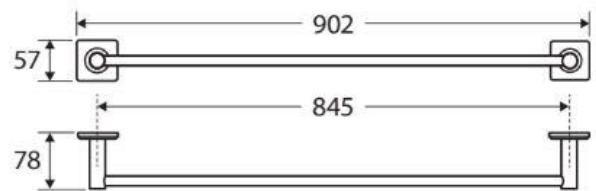

Product Specification Sheet

Sansa Single Towel Rail 900mm Urban Brass – 83201UB

The Sansa design is a carefully crafted blend of circular and square geometry to create a truly special piece for your bathroom design.

- ✓ Single towel rail
- ✓ 900mm in length (also available in 600mm)
- ✓ 4-point wall mount
- ✓ Adjustable rail (can be cut to desired length)
- ✓ Includes matching soft square cover plates
- ✓ Concealed fixings
- ✓ Made from stainless steel & zinc
- ✓ Urban Brass finish (also available in chrome, brushed nickel, gunmetal and matte black)

fienza®

(Adjustable – cut to length)