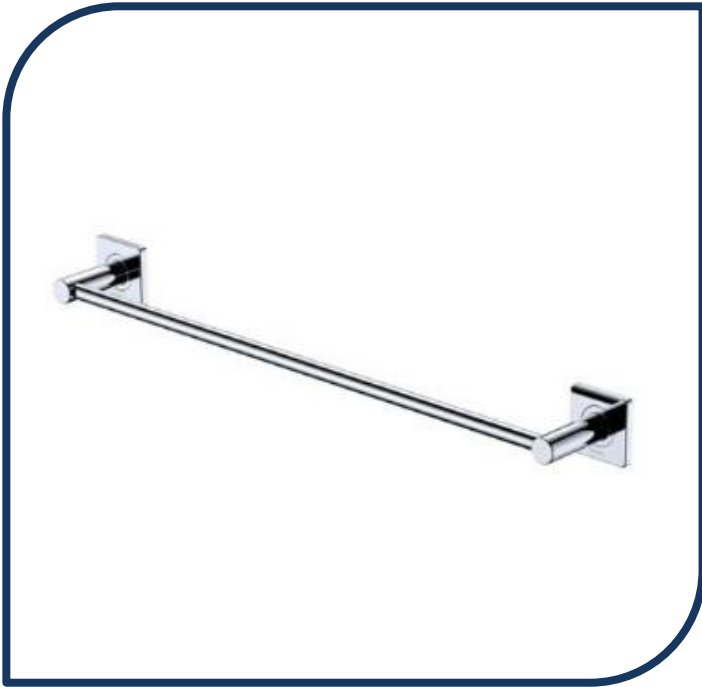

### Sansa Single Towel Rail 600mm Chrome – 8320160

The Sansa design is a carefully crafted blend of circular and square geometry to create a truly special piece for your bathroom design.

- ✓ Single towel rail
- ✓ 600mm in length (also available in 900mm)
- ✓ 4-point wall mount
- ✓ Adjustable rail (can be cut to desired length)
- ✓ Includes matching soft square cover plates
- ✓ Concealed fixings
- ✓ Made from stainless steel & zinc
- ✓ Chrome finish