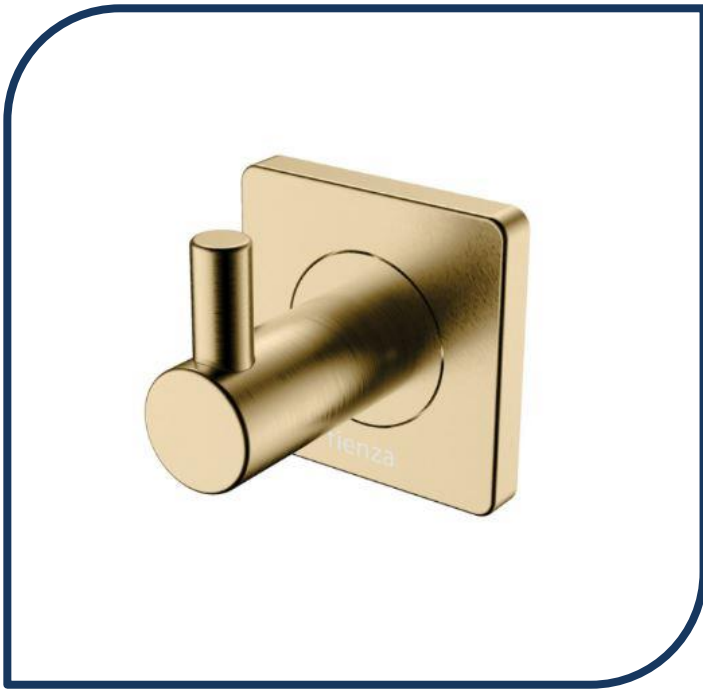

Product Specification Sheet

Sansa Single Robe Hook Urban Brass – 83204UB

The Sansa design is a carefully crafted blend of circular and square geometry to create a truly special piece for your bathroom design.

- ✓ Robe Hook
- ✓ 4-point wall mount
- ✓ Includes matching soft square cover plate
- ✓ Concealed fixings
- ✓ Made from stainless steel & zinc
- ✓ Urban Brass finish (also available in matte black, chrome, brushed nickel and gunmetal)