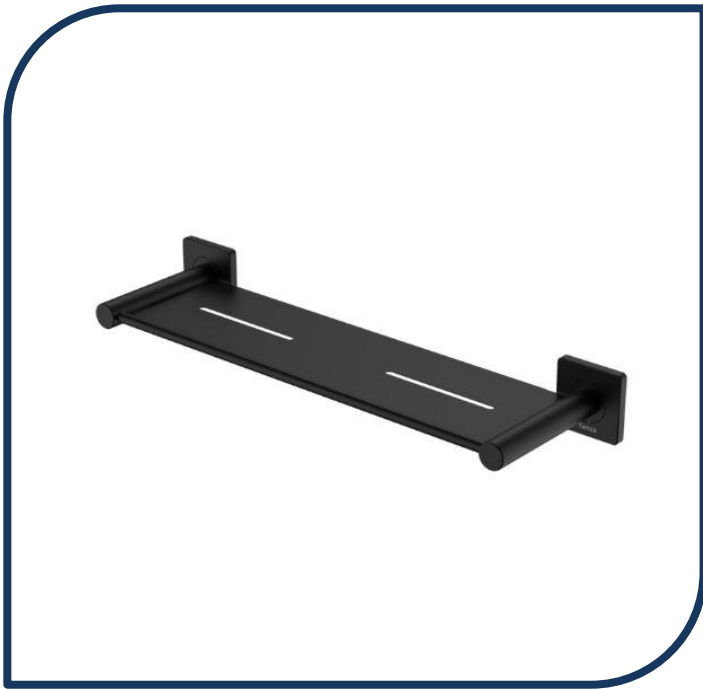

### Sansa Shower Shelf Matte Black – 83207MB

The Sansa design is a carefully crafted blend of circular and square geometry to create a truly special piece for your bathroom design.

- ✓ Shower shelf
- ✓ 4-point wall mount
- ✓ Drain channel
- ✓ Includes matching soft square cover plate
- ✓ Concealed fixings
- ✓ Made from stainless steel & zinc
- ✓ Matte Black finish (also available in chrome, brushed nickel, gunmetal and urban brass)