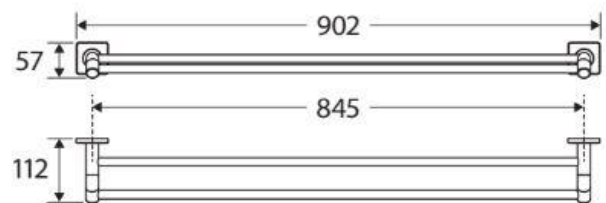

Product Specification Sheet

Sansa Double Towel Rail 900mm Urban Brass – 83208UB

The Sansa design is a carefully crafted blend of circular and square geometry to create a truly special piece for your bathroom design.

- ✓ Double towel rail
- ✓ 900mm in length (also available in 600mm)
- ✓ 5-point wall mount
- ✓ Sloped arm design
- ✓ Adjustable rail (can be cut to desired length)
- ✓ Includes matching soft square cover plates
- ✓ Concealed fixings
- ✓ Made from stainless steel & zinc
- ✓ Urban Brass finish (also available in chrome, brushed nickel, gunmetal and matte black)

fienza®

(Adjustable – cut to length)