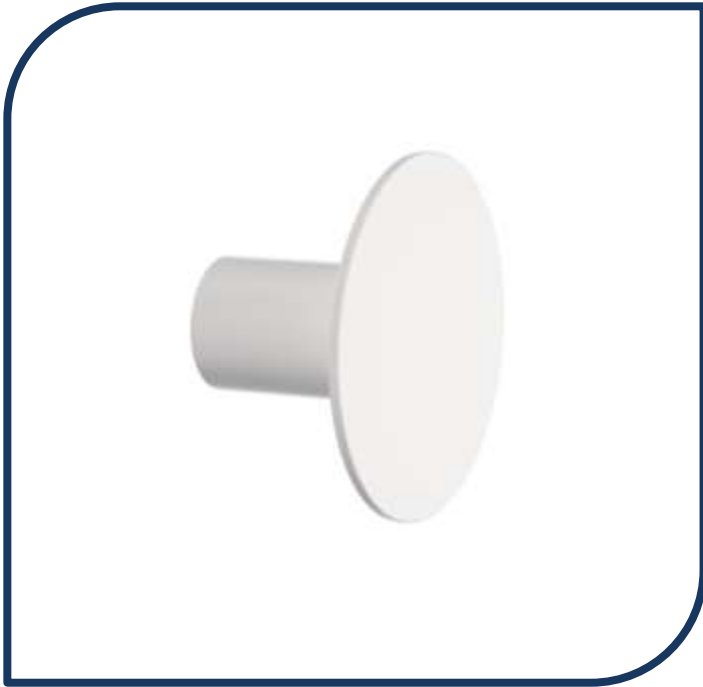

Product Specification Sheet

Round Wall Hook Matte White – CL60025.W

Clark's Round accessories range is a style you'll love!

- ✓ Wall mounted hook
- ✓ 50mm projection from wall
- ✓ Matching tapware and accessories to complete your bathroom look
- ✓ Matte White finish (also available in matte black and chrome)