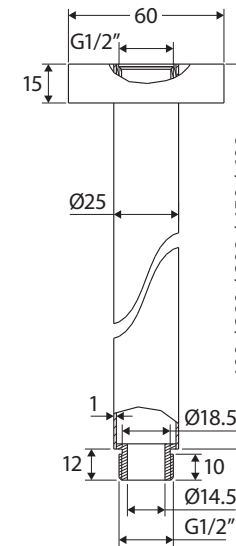

Round SHOWER DROPPER

Features

- Made from lead-free stainless steel
- Flange included
- Female 1/2" BSP thread

Available in

Chrome
100 mm
422101

Chrome
200 mm
422101A

Chrome
300 mm
422101B

Chrome
450 mm
422101C

Chrome
600 mm
422101D

Matte White
300 mm
422114MW

Matte Black
300 mm
422114B

Matte Black
450 mm
422114C

Brushed Nickel
300 mm
422117B

Gun Metal
300 mm
422120B

Urban Brass
100 mm
422119

Urban Brass
300 mm
422119B

While we aim to ensure specifications are correct at the time of publication, Fienza reserves the right to make modifications without prior notice. Physical colour may vary from image shown. All measurements are shown in millimetres. Always use physical product measurements for mark-ups and roughing-in as the technical drawing may differ from actual product received.