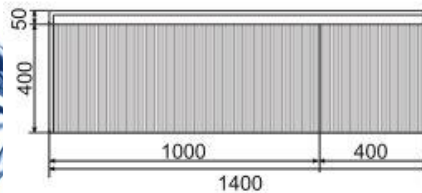

Product Specification Sheet

Rimini 1400 Wall Hung Vanity with Single Basin Potter's Clay – Rimini-1400-PC & RIM-EA-1400

Add both style and function to your bathroom with BelBagno's Rimini Vanity range.

- ✓ Wall hung vanity
- ✓ 1400mm in length (also available in 600, 800, 1000, 1200 and 1500)
- ✓ Matching side cabinet sold separately
- ✓ Tapware not included
- ✓ Premium soft close runners
- ✓ Full extension drawer runners
- ✓ Thin cultured marble basin
- ✓ 1 tap hole
- ✓ Requires 32mm waste with overflow
- ✓ Potters Clay (also available in rainforest green)

BelBagno
bagno bello e' vita bella

Solid Surface Basin