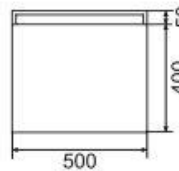

Solid Surface Basin