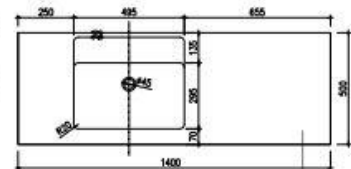

Product Specification Sheet

Rimini 1400 Wall Hung Vanity with Single Basin Potter's Clay – Rimini-1400-PC & RIM-EA-1400

Add both style and function to your bathroom with BelBagno's Rimini Vanity range.

- ✓ Wall hung vanity
- ✓ 1400mm in length (also available in 600, 800, 1000, 1200 and 1500)
- ✓ Matching side cabinet sold separately
- ✓ Tapware not included
- ✓ Premium soft close runners
- ✓ Full extension drawer runners
- ✓ Thin cultured marble basin
- ✓ 1 tap hole
- ✓ Requires 32mm waste with overflow
- ✓ Potters Clay (also available in rainforest green)

BelBagno
bagno bello e' vita bella

Solid Surface Basin