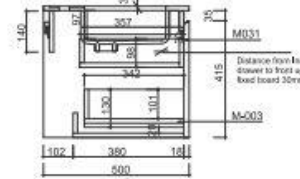

Product Specification Sheet

Rimini 1400 Wall Hung Vanity with Single Basin Potter's Clay – Rimini-1400-PC & RIM-EA-1400

Add both style and function to your bathroom with BelBagno's Rimini Vanity range.

- ✓ Wall hung vanity
- ✓ 1400mm in length (also available in 600, 800, 1000, 1200 and 1500)
- ✓ Matching side cabinet sold separately
- ✓ Tapware not included
- ✓ Premium soft close runners
- ✓ Full extension drawer runners
- ✓ Thin cultured marble basin
- ✓ 1 tap hole
- ✓ Requires 32mm waste with overflow
- ✓ Potters Clay (also available in rainforest green)

BelBagno
bagno bello e' vita bella

Solid Surface Basin