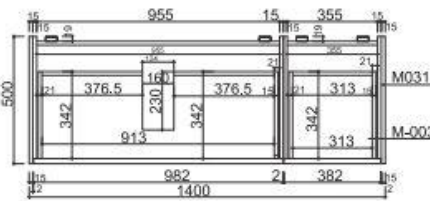

Product Specification Sheet

Rimini 1400 Wall Hung Vanity with Single Basin Potter's Clay – Rimini-1400-PC & RIM-EA-1400

Add both style and function to your bathroom with BelBagno's Rimini Vanity range.

- ✓ Wall hung vanity
- ✓ 1400mm in length (also available in 600, 800, 1000, 1200 and 1500)
- ✓ Matching side cabinet sold separately
- ✓ Tapware not included
- ✓ Premium soft close runners
- ✓ Full extension drawer runners
- ✓ Thin cultured marble basin
- ✓ 1 tap hole
- ✓ Requires 32mm waste with overflow
- ✓ Potters Clay (also available in rainforest green)

BelBagno
bagno bello e' vita bella

Solid Surface Basin